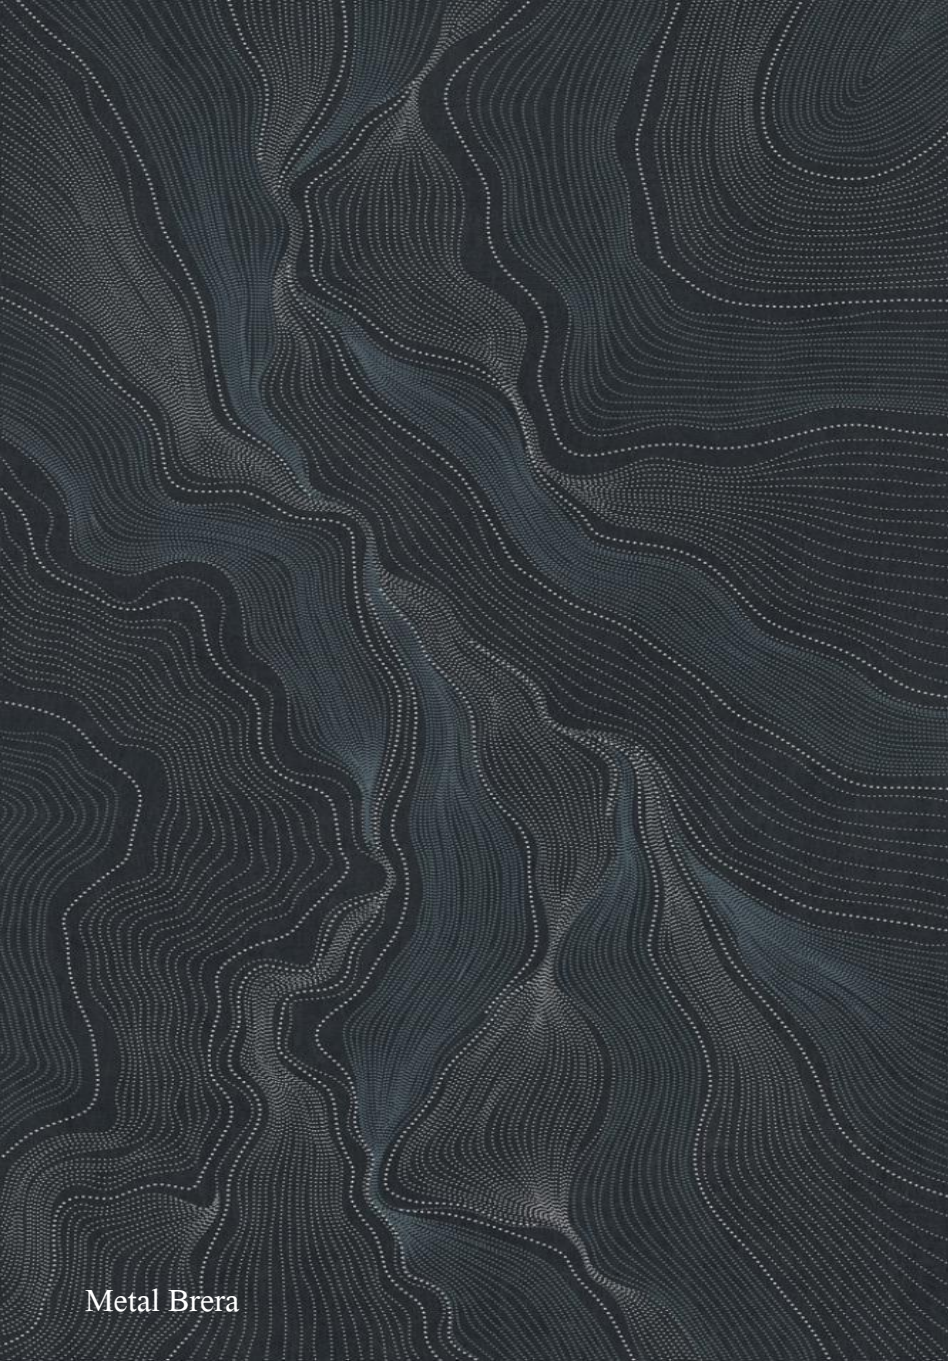

Meridiana

METALLIKA PATTERN DECOR

埃菲尔专属配件

Metal Brera
K01268327HBH-1

Bloba
K01268327HBH-2

Susino Iron
K01268328HBH-2

Susino Copper
K01268328HBH-1

Metal Brera