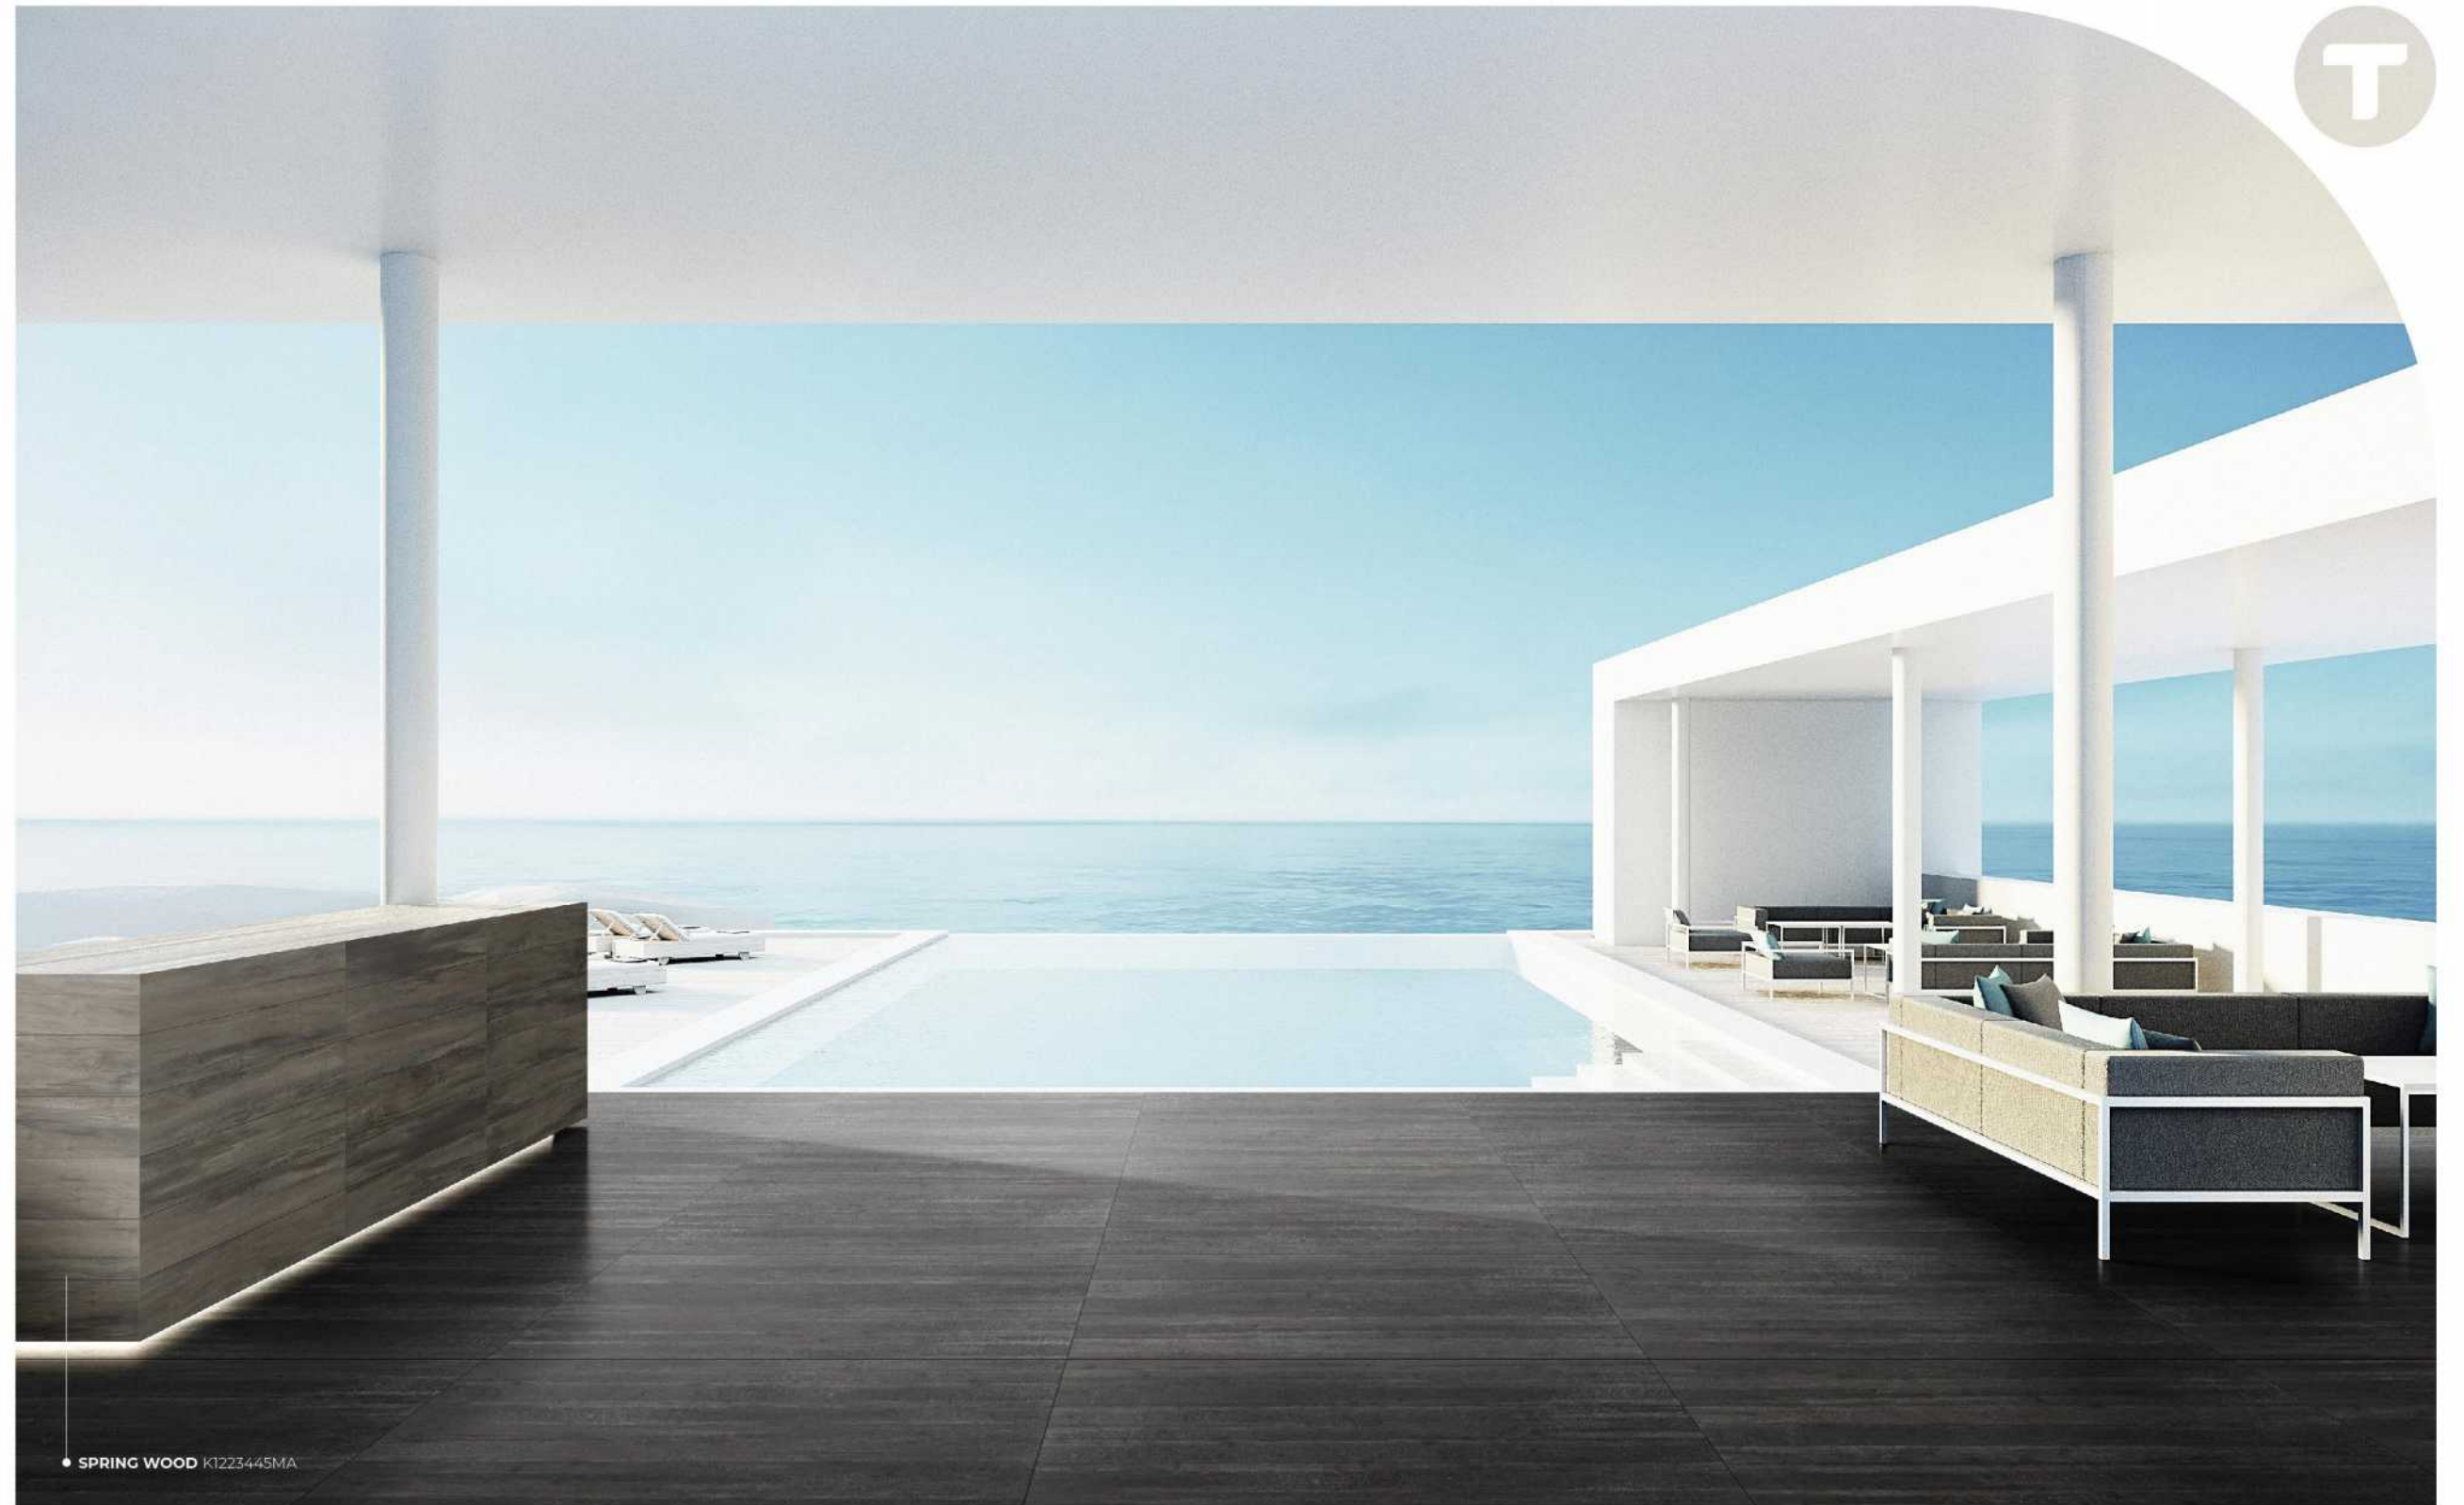

COMMON SPACE APPLICATION

Maximize common space potential with any flooring option drafted from CASSERO Collection - perfectly designed porcelain stoneware for durability, aesthetic, and convenience.