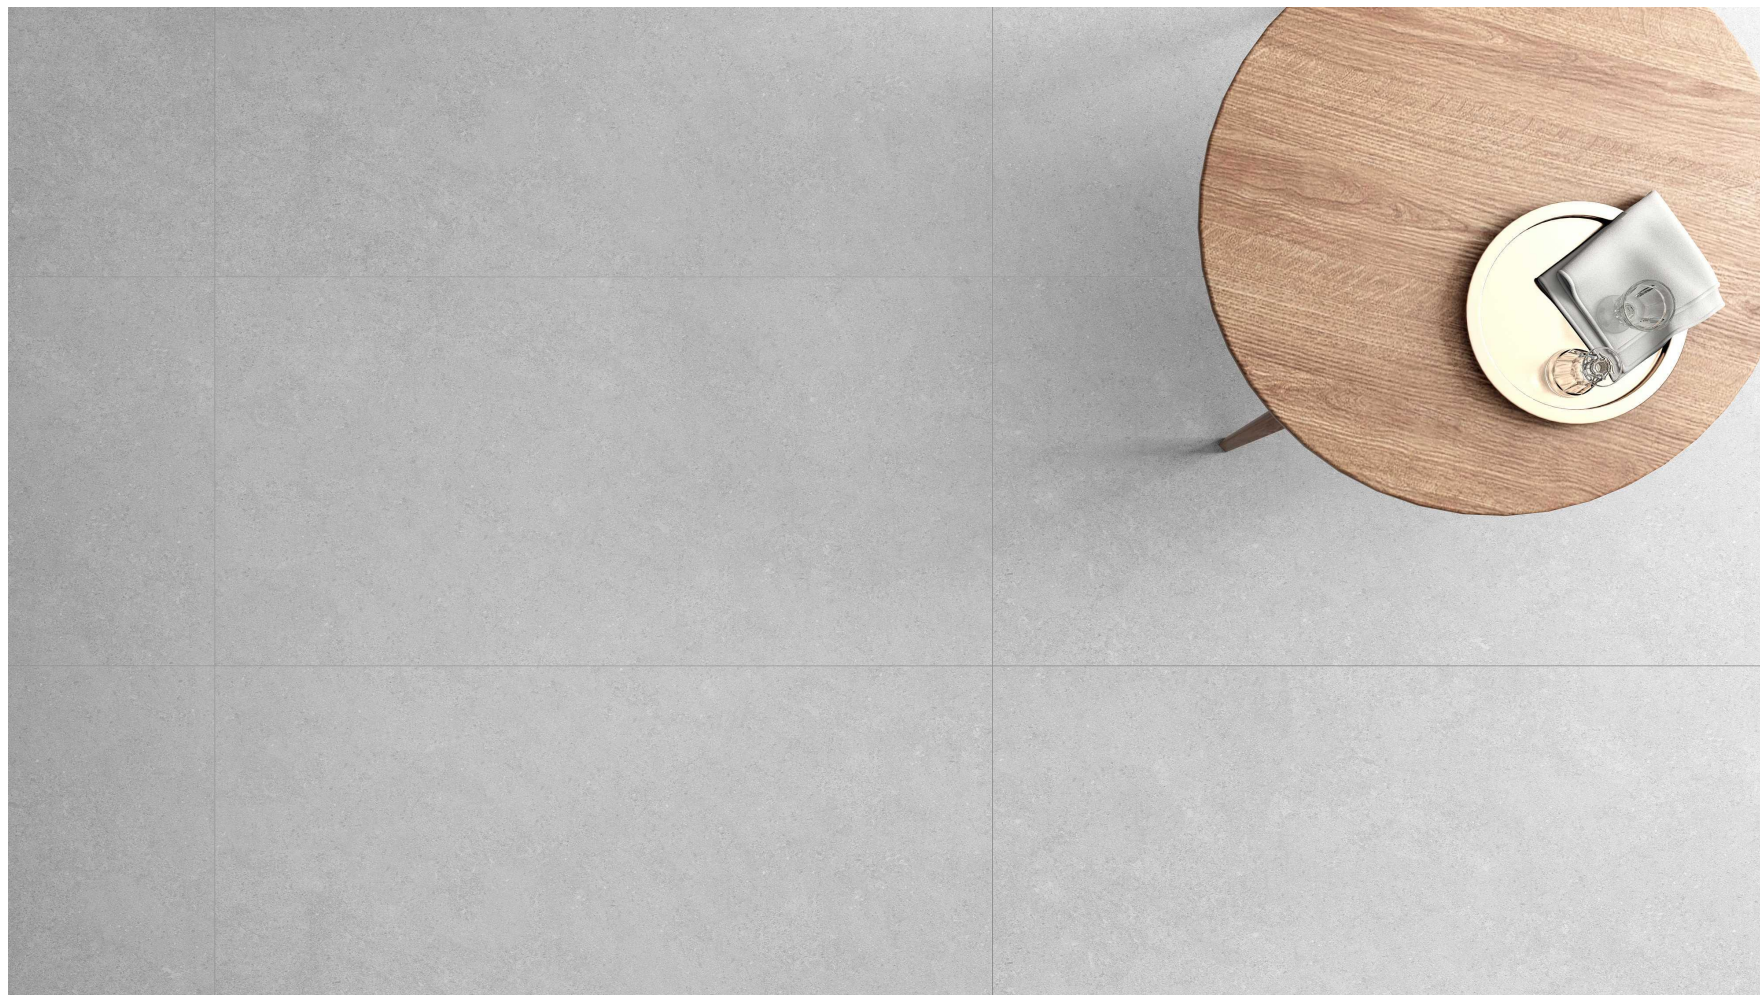

## KITO Cement Look Tile -- Landula Grey

**Format: 600x1200mm & 600x600mm**

**Thickness: 10 mm**

**Surface: Matt, R10**

**Patterns: 8 faces & 16 faces**

**Color: Light grey & Dark Grey**

**NEW**

**KITO**

**KITO Cement Look Tile -- Landula Grey**

Item No.: K01266965TAN  
Size: 600x1200x10mm  
Patterns: 8 faces

Item No.: K01266966TAN  
Size: 600x1200x10mm  
Patterns: 8 faces

**NEW**

**KITO**

### KITO Cement Look Tile -- Landula Grey

Item No.: K00606965TAN  
Size: 600x600x10mm  
Patterns: 16 faces

Item No.: K00606966TAN  
Size: 600x600x10mm  
Patterns: 16 faces

**NEW**

**KITO**

**KITO Cement Look Tile -- Landula Grey**