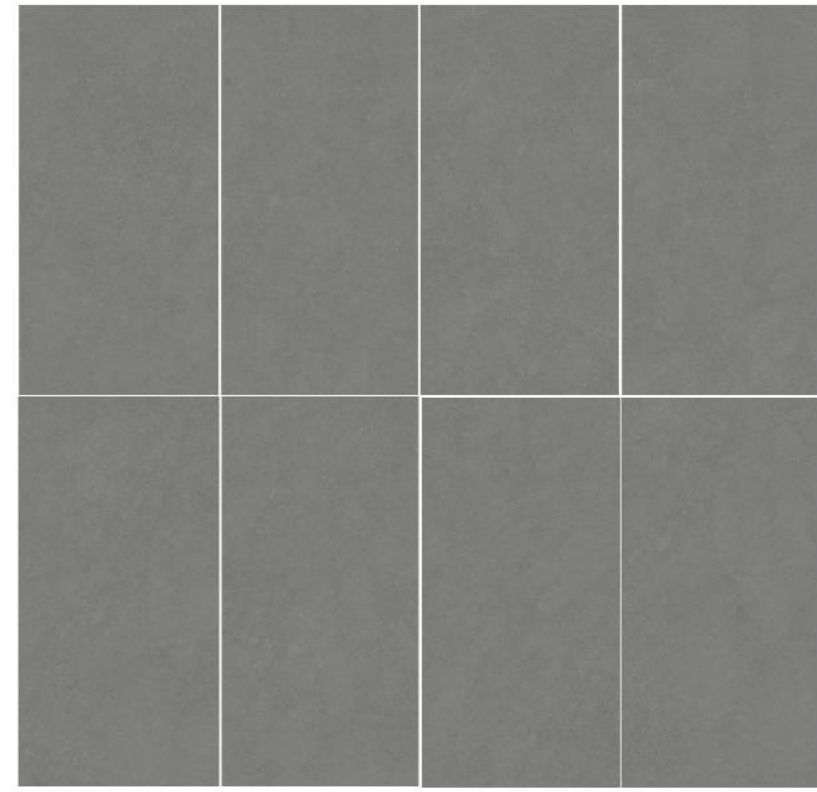

## KITO Cement Look Tile -- Landula Grey

**Format: 600x1200mm & 600x600mm**

**Thickness: 10 mm**

**Surface: Matt, R10**

**Patterns: 8 faces & 16 faces**

**Color: Light grey & Dark Grey**

**NEW**

**KITO**

**KITO Cement Look Tile -- Landula Grey**

Item No.: K01266965TAN  
Size: 600x1200x10mm  
Patterns: 8 faces

Item No.: K01266966TAN  
Size: 600x1200x10mm  
Patterns: 8 faces

**NEW**

**KITO**

### KITO Cement Look Tile -- Landula Grey

Item No.: K00606965TAN  
Size: 600x600x10mm  
Patterns: 16 faces

Item No.: K00606966TAN  
Size: 600x600x10mm  
Patterns: 16 faces

**NEW**

**KITO**

**KITO Cement Look Tile -- Landula Grey**

**KITO Cement Look Tile -- Landula Grey**