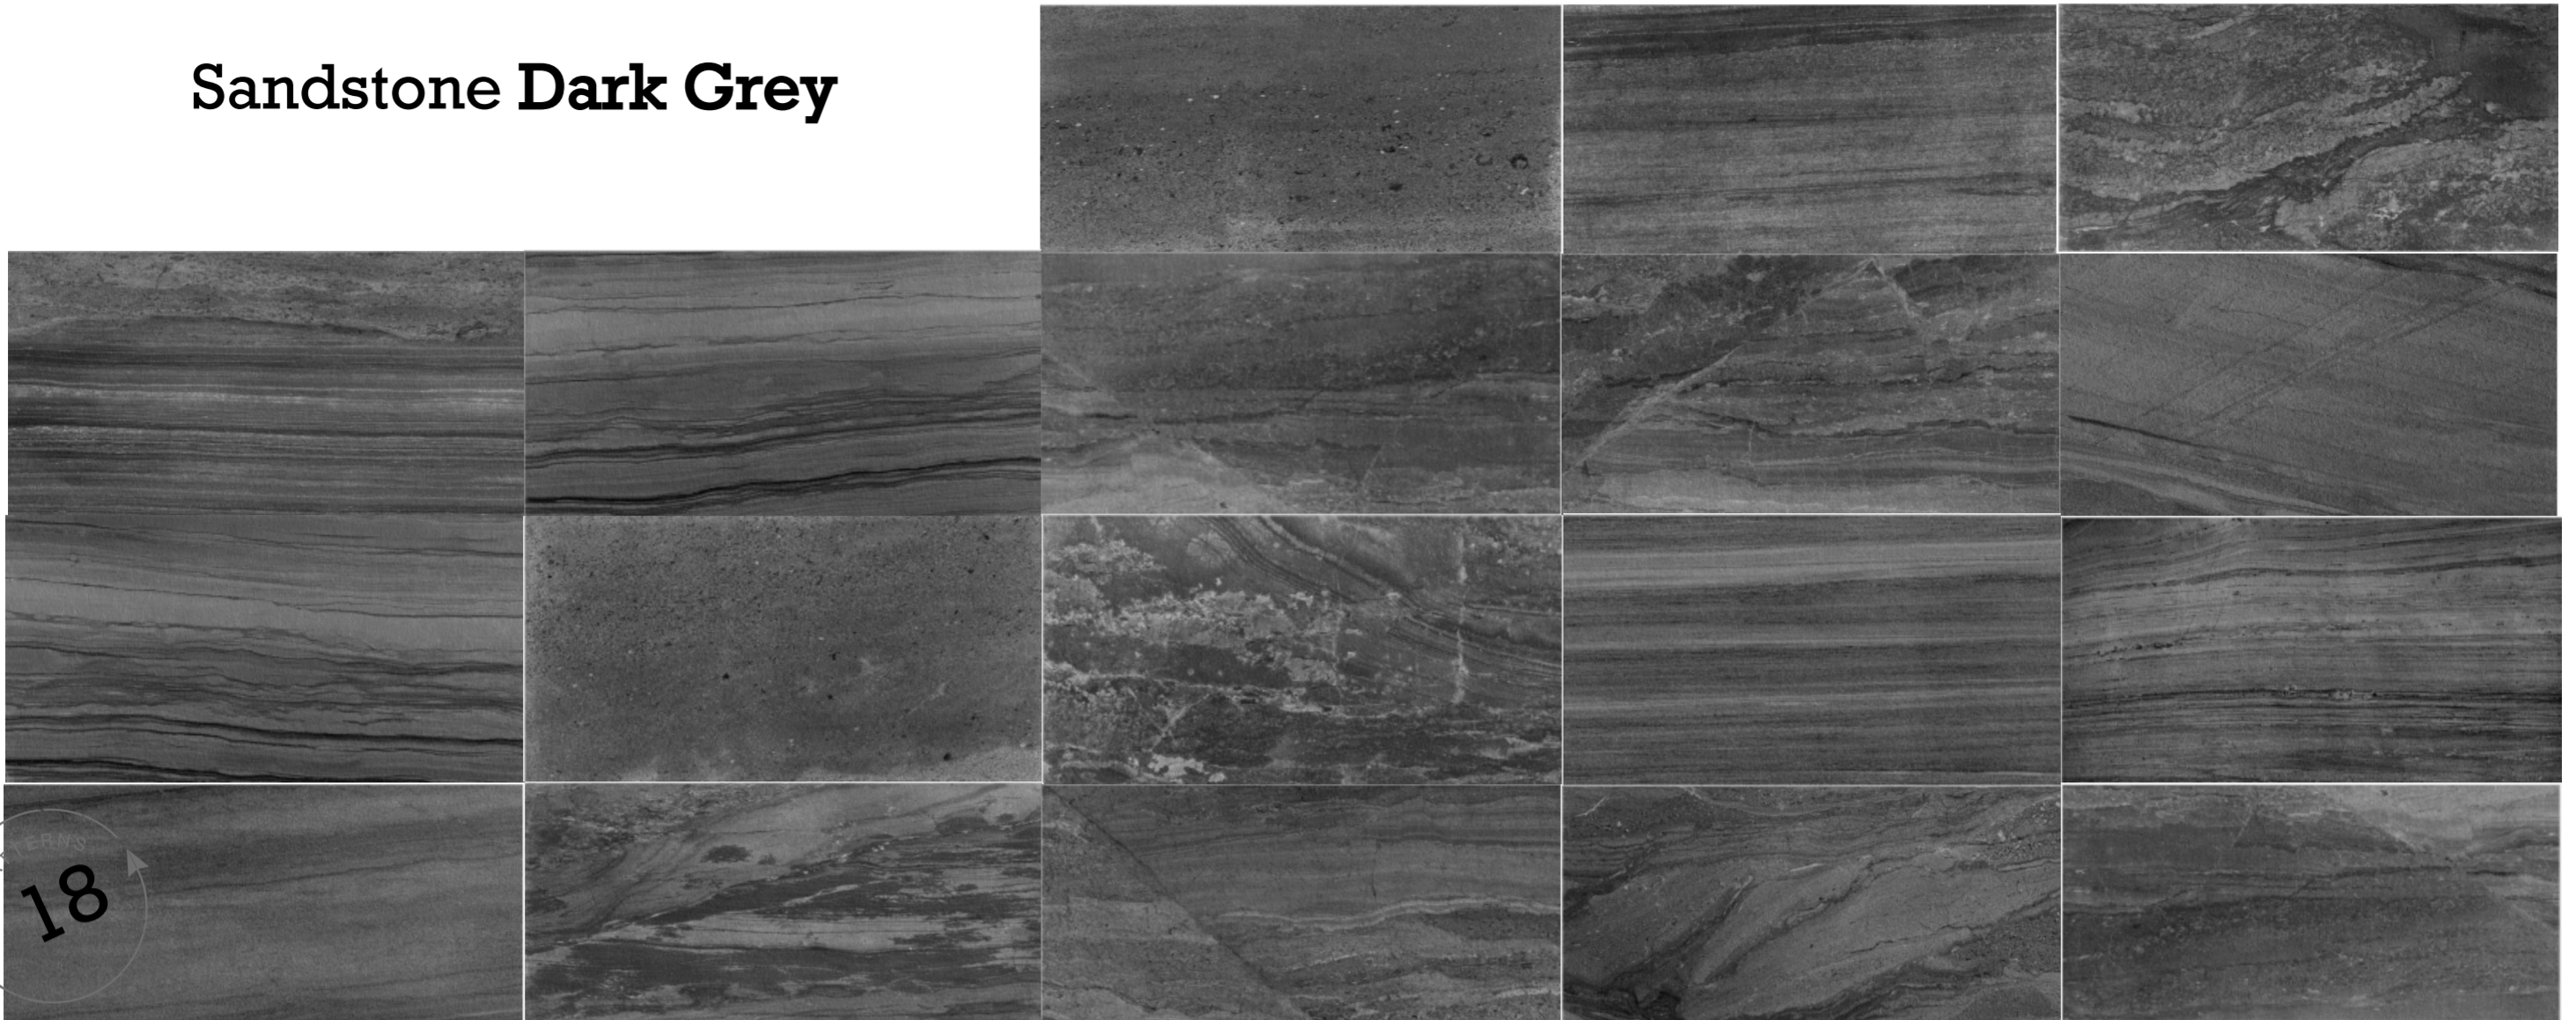

CHAPTER II

MODERN
SERIES

SANDSTONE

Sandstone Beige

PATTERNS
18

Sandstone Grey

PATTERNS
18

Sandstone Dark Grey

*Customized

Sandstone

Surface

Lappato
Matte

Size mm

1200×600×10 / 24"×48"
1200×200×10 / 8"×48"

Patterns

18

K1263555TAP

1200×600×10 / 24"×48"
Lappato

K1223545TA

1200×200×10 / 8"×48"
Matt

K1263558TAP

1200×600×10 / 24"×48"
Lappato

K1223548TA

1200×200×10 / 8"×48"
Matt