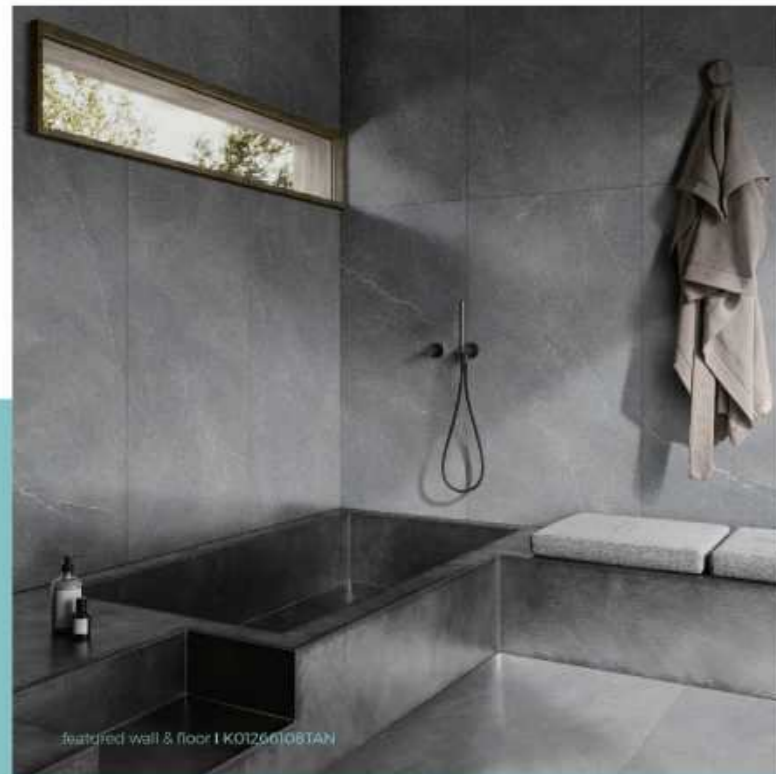

# SPA WELLNESS APPLICATION

Presenting the LAVISTA series - a collection designed to enrich your spa and wellness center with the serene beauty of Nordic glaciers. Each piece captures the essence of these expansive landscapes, creating an atmosphere that complements relaxation and rejuvenation. Whether it's a soothing massage or an invigorating escape, let the LAVISTA series seamlessly transform your spa into a haven of sophistication and harmony, where the Nordic glacier's essence merges harmoniously with the soothing ambiance.