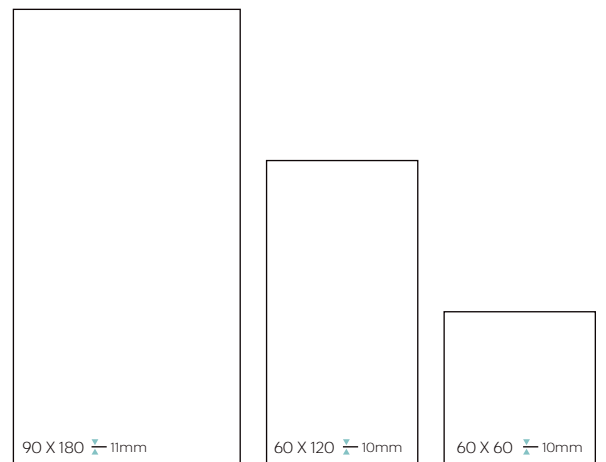

PORTLAND BEIGE

LIVINGROOM APPLICATION   COMMERCIAL APPLICATION   DINING APPLICATION   KITCHEN APPLICATION   BATHROOM APPLICATION   OUTDOOR APPLICATION

Neutral and calm Portland Beige sets a relaxed tone of understated elegance with its light-greyish warm vibe in the spaces it dwells. Keeping the interior spaces bright and airy, Portland Beige is the most versatile choice to pair with earthy-tone furniture pieces.

K01898712TAN
○ matte surface
○ 4 random faces
○ R9

K01268712TAN
○ matte surface
○ 4 random faces
○ R9

K00608712TAL
○ matte surface
○ 8 random faces
○ R10

PORTLAND
BEIGE