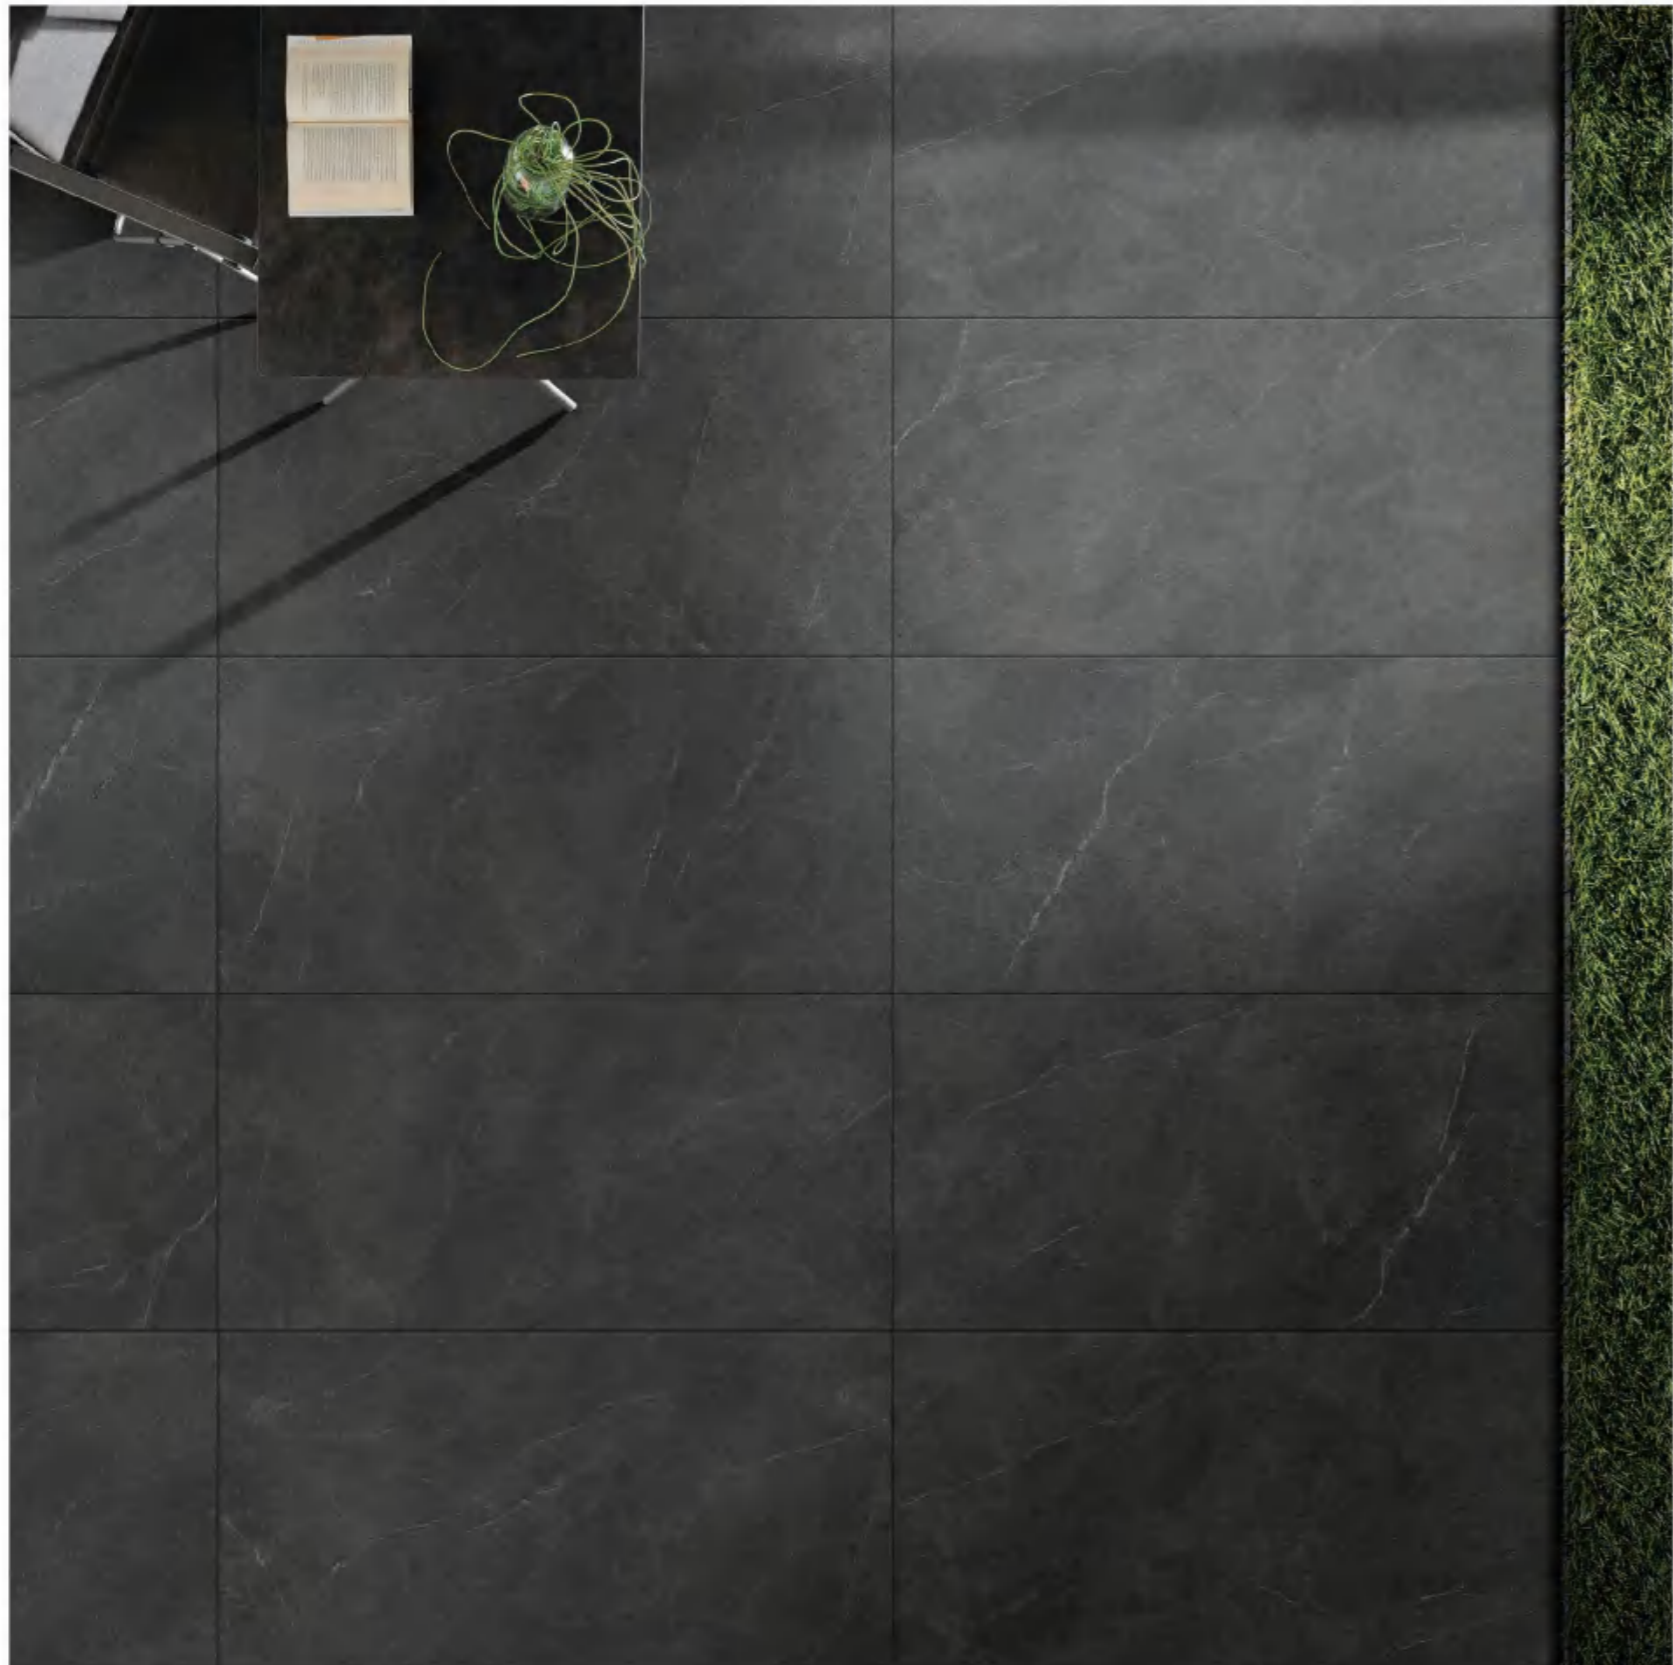

LIVING ROOM APPLICATION   COMMERCIAL APPLICATION   DINING ROOM APPLICATION   KITCHEN APPLICATION   BATHROOM APPLICATION   BEDROOM APPLICATION   OUTDOOR APPLICATION

LAVISTA COAL

Presenting Lavista Coal, a deep and evocative shade of dark grey that mirrors the enigmatic allure of Nordic landscapes. Like the shadows cast by towering mountains, each tile embraces the essence of mystery and depth. With Lavista Coal, your spaces take on a sophisticated charm, exuding the ambiance of untamed Nordic beauty. As you immerse yourself in the fusion of nature's enigma and modern design, the captivating LAVISTA Stone series unveils a world where darkness holds its own captivating magic.

K01266109TAN
• matte surface
• 8 random faces
• speckled body
• R10

K00606109TAN
• matte surface
• 16 random faces
• speckled body
• R10