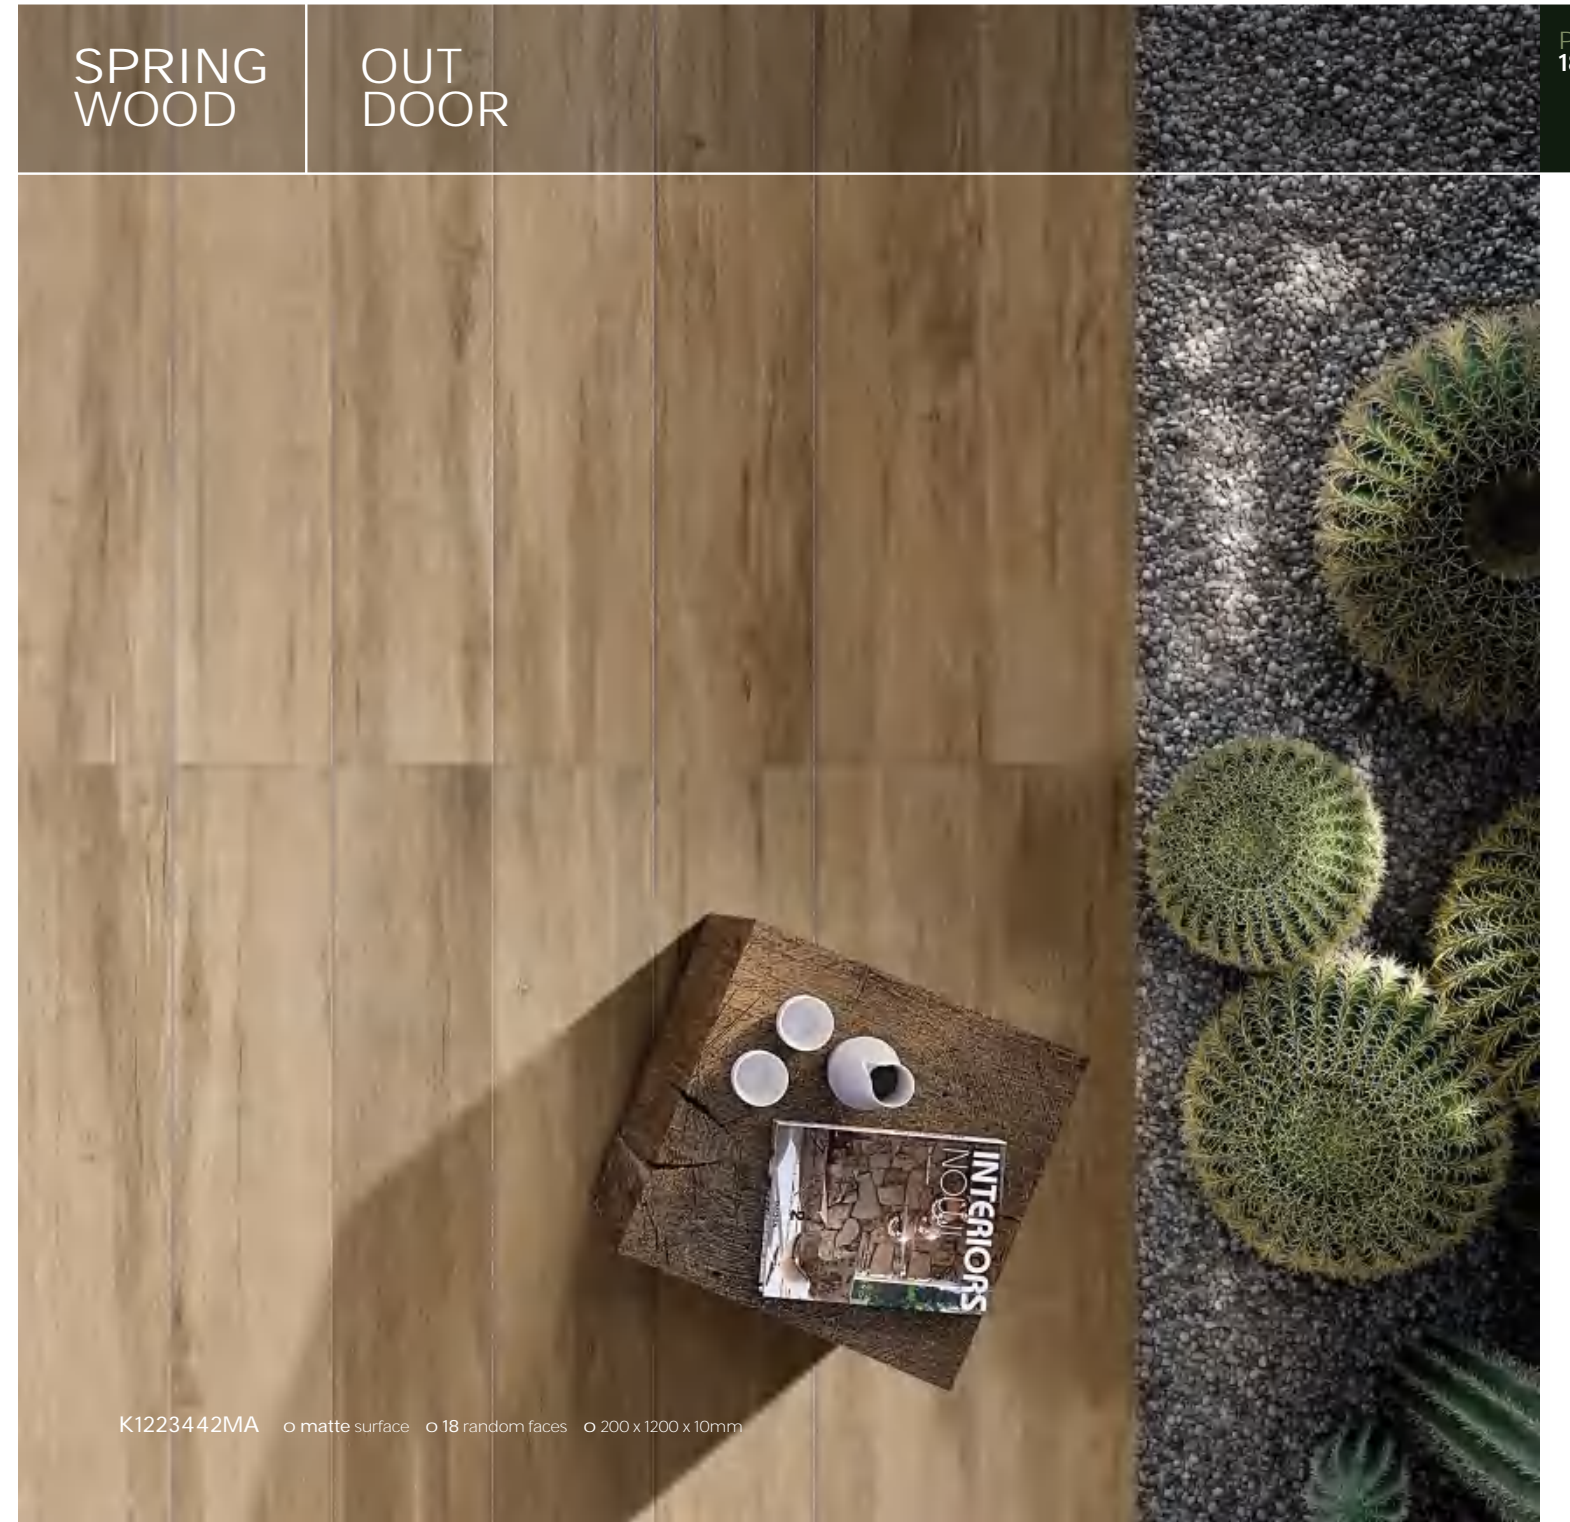

K1223442MA o matte surface o 18 random faces o 200 x 1200 x 10mm