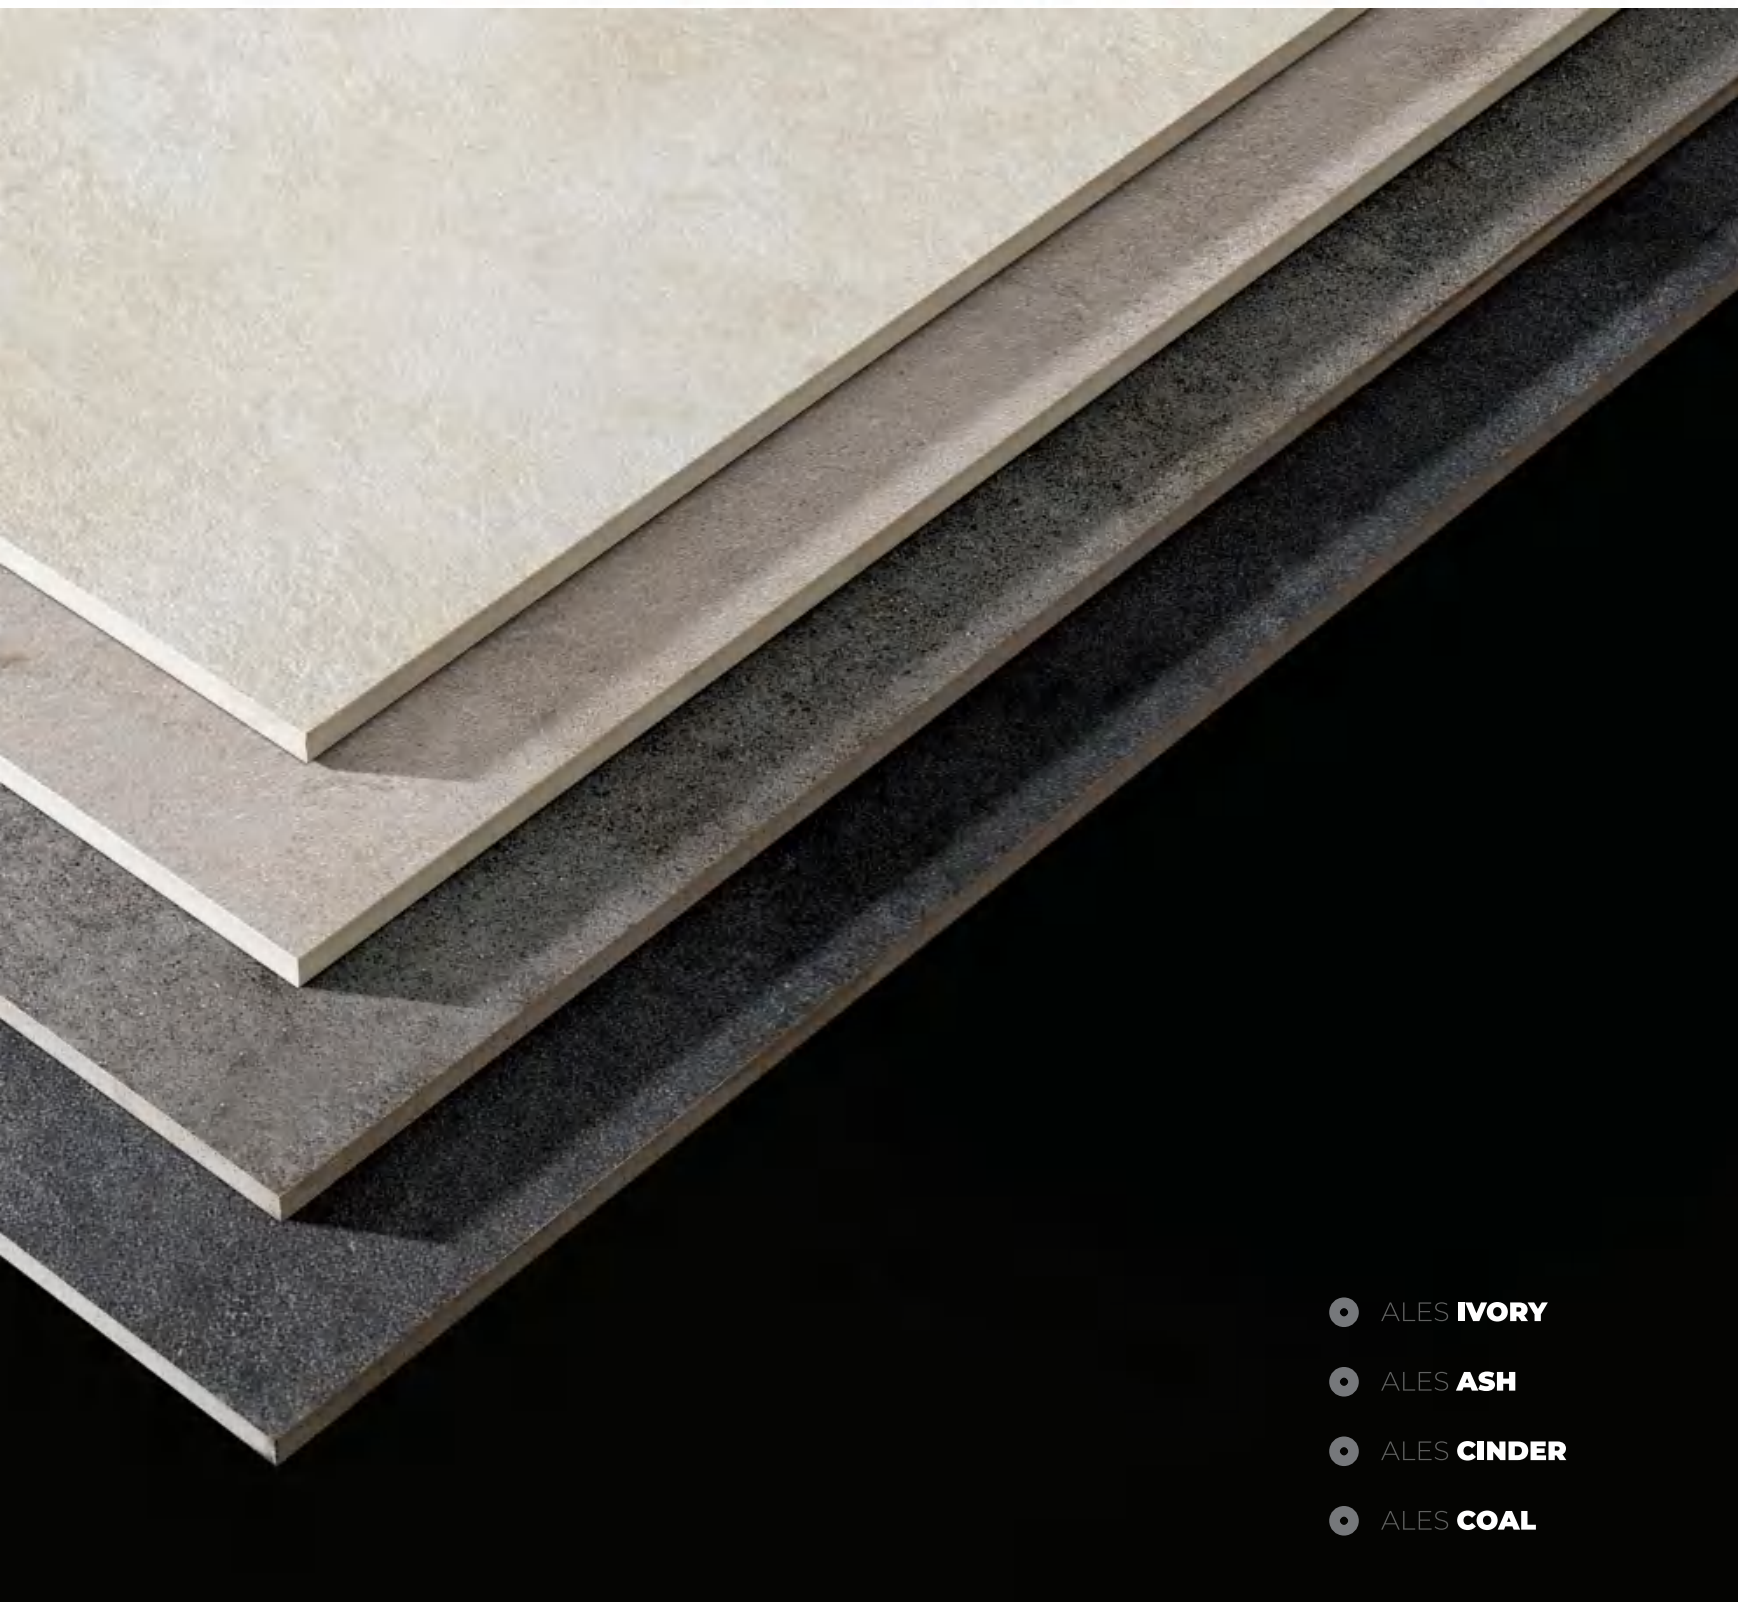

- ALES **IVORY**
- ALES **ASH**
- ALES **CINDER**
- ALES **COAL**