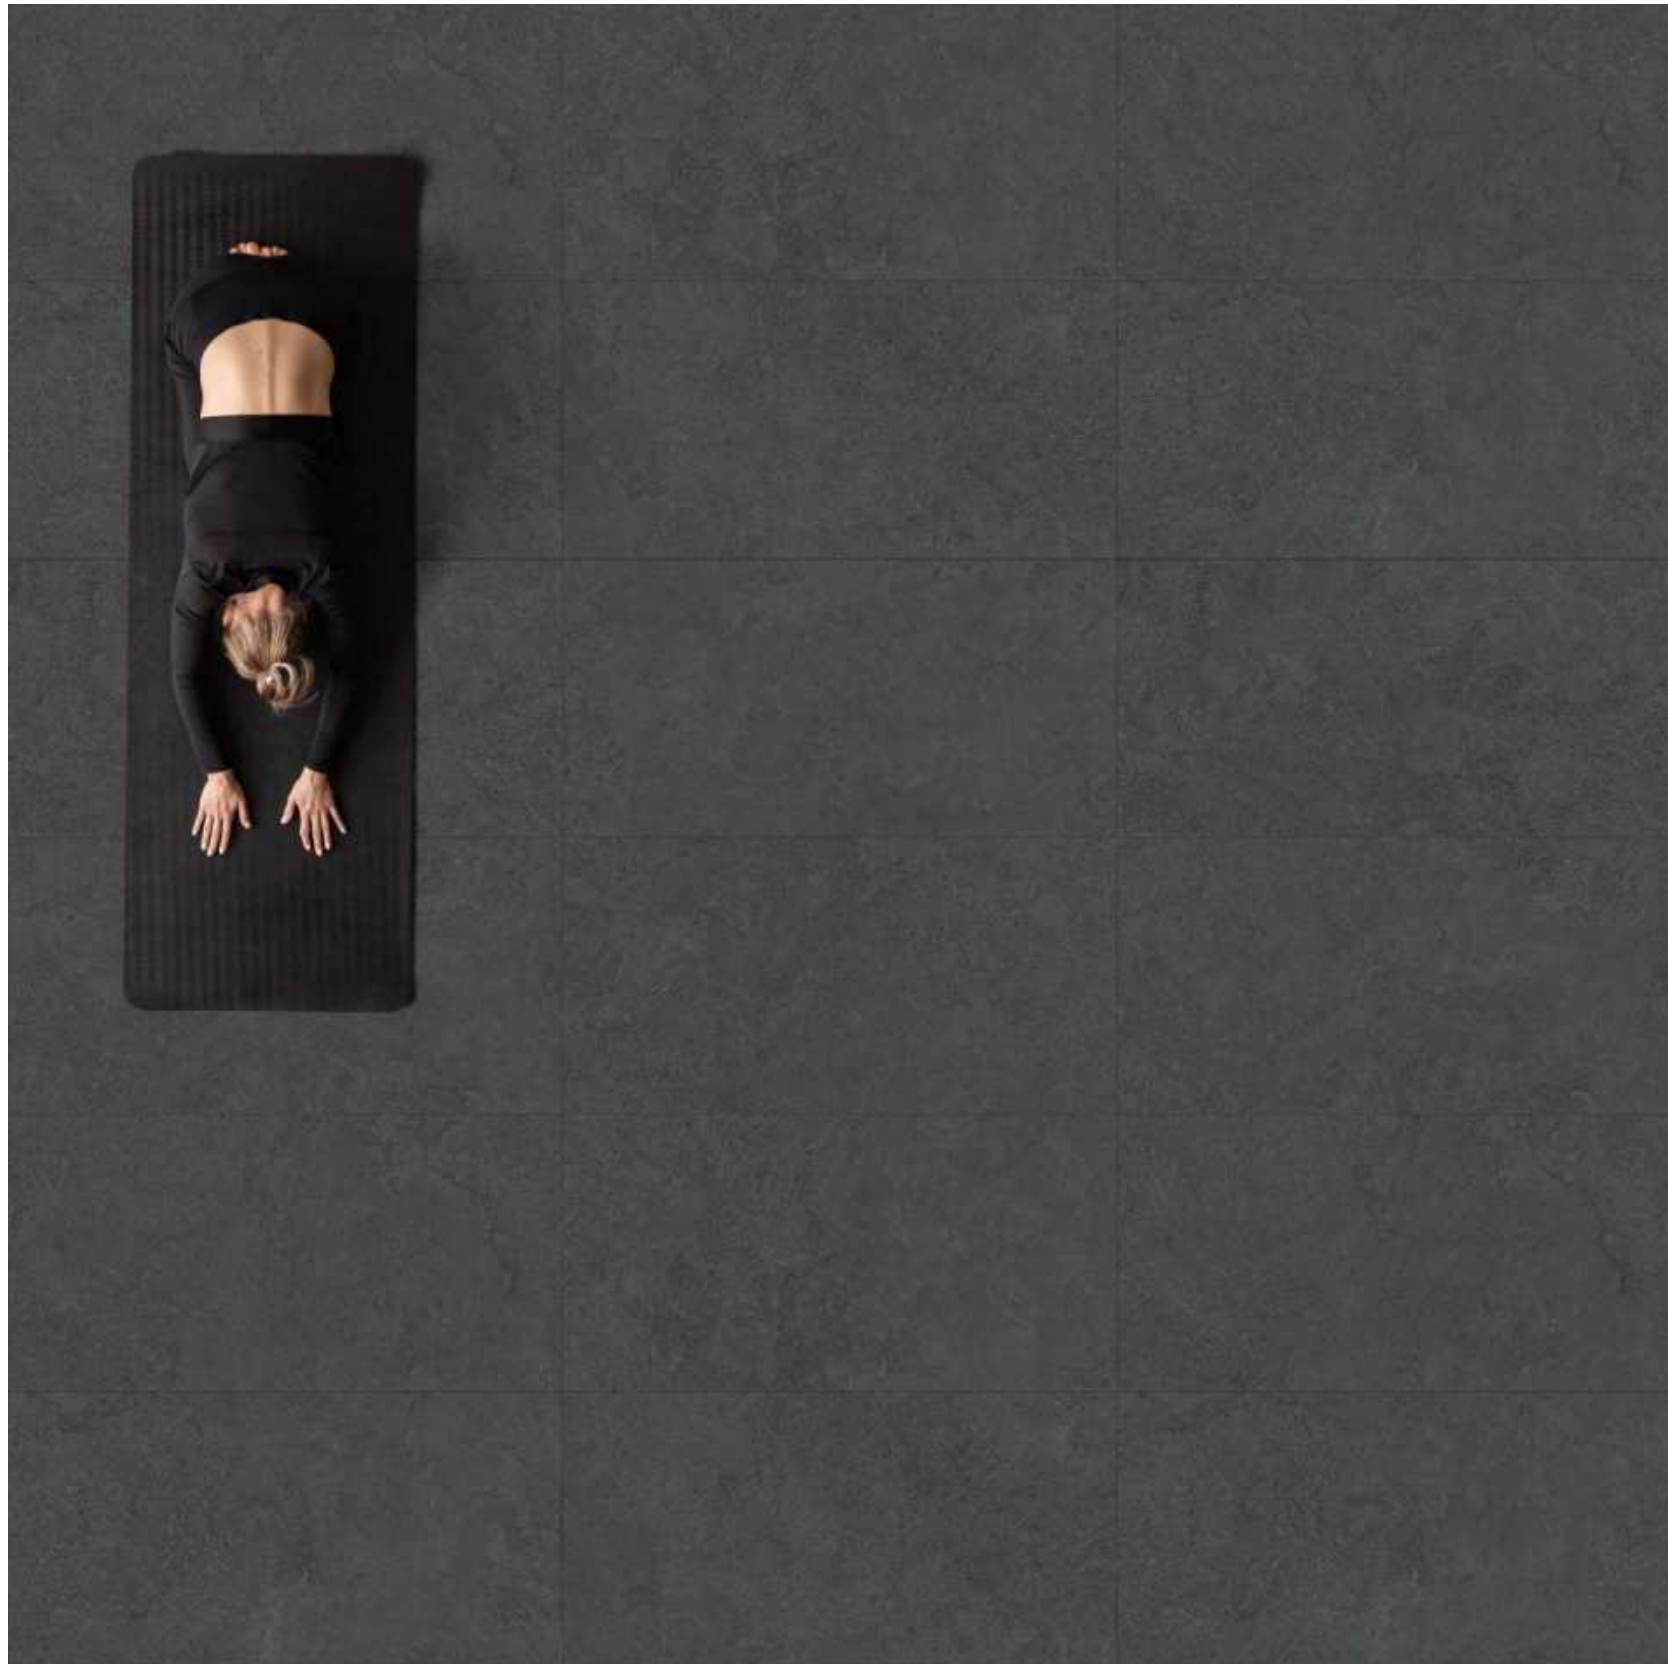

DULCET COAL

Indulge in the enchanting allure of DULCET COAL, dark grey tone porcelain tiles that redefine contemporary sophistication. Inspired by the deep, velvety shades of coal, these tiles evoke a sense of urban chic and modern elegance. With their alluring dark hues, DULCET COAL sets the stage for a captivating design canvas, inviting you to create stunning interiors that leave a lasting impression.

K01266105TAR

- matte surface
- 8 random faces
- speckled body
- R10

60 X 120 $\frac{1}{2}$ 1 cm

K00606105TAR

- matte surface
- 16 random faces
- speckled body
- R10

60 X 60 $\frac{1}{2}$ 1 cm