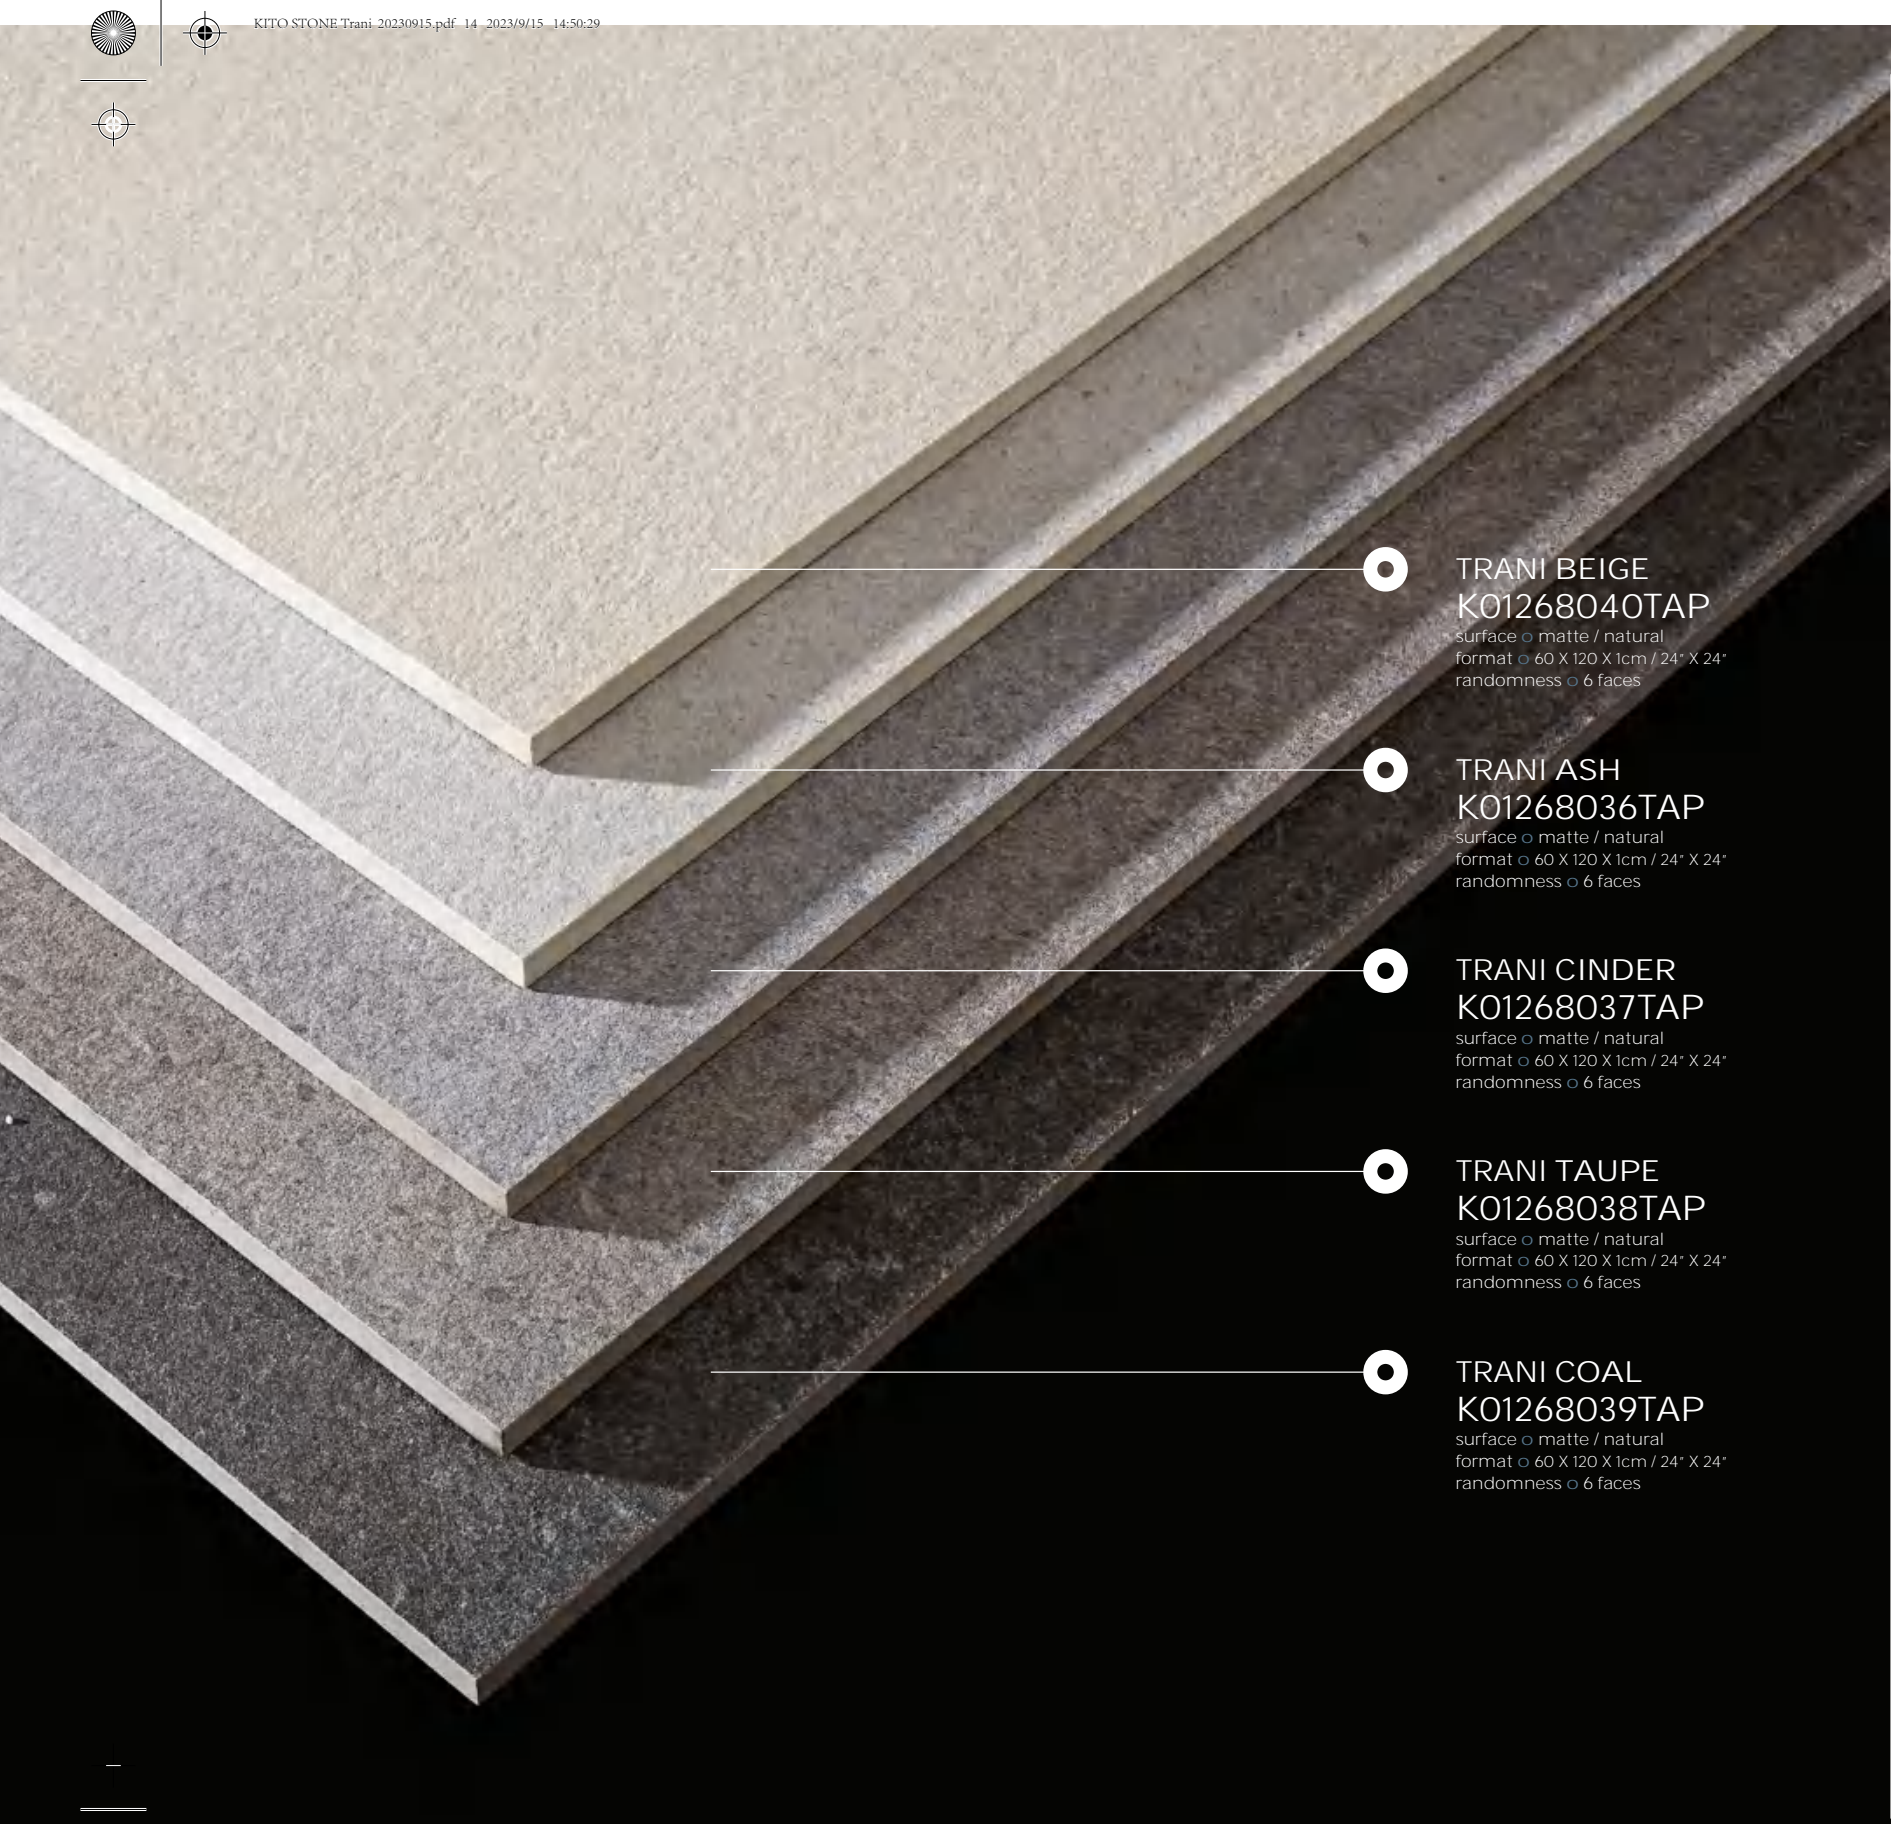

TRANI BEIGE
K01268040TAP

surface ◦ matte / natural
format ◦ 60 X 120 X 1cm / 24" X 24"
randomness ◦ 6 faces

TRANI ASH
K01268036TAP

surface ◦ matte / natural
format ◦ 60 X 120 X 1cm / 24" X 24"
randomness ◦ 6 faces

TRANI CINDER
K01268037TAP

surface ◦ matte / natural
format ◦ 60 X 120 X 1cm / 24" X 24"
randomness ◦ 6 faces

TRANI TAUPE
K01268038TAP

surface ◦ matte / natural
format ◦ 60 X 120 X 1cm / 24" X 24"
randomness ◦ 6 faces

TRANI COAL
K01268039TAP

surface ◦ matte / natural
format ◦ 60 X 120 X 1cm / 24" X 24"
randomness ◦ 6 faces