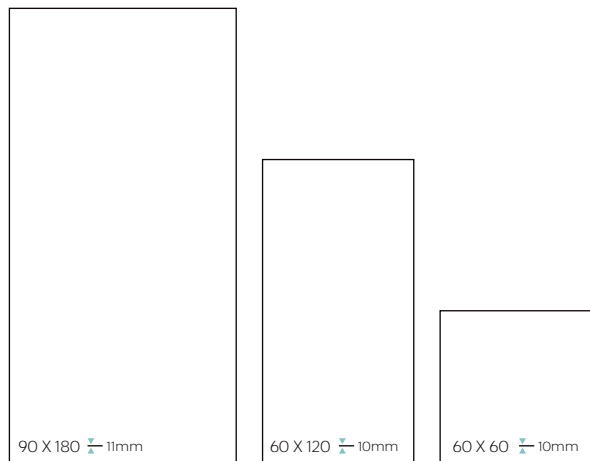

PORTLAND ASH

LIVINGROOM APPLICATION   COMMERCIAL APPLICATION   DINING APPLICATION   KITCHEN APPLICATION   BATHROOM APPLICATION   OUTDOOR APPLICATION

Portland Ash derives its inspiration from the glorious igneous rocks. Pair Portland Ash with snazzy choices of furnishing pieces to achieve the voguish and razzle-dazzle interior scheme that has always been your dream.

K01898713TAN
○ matte surface
○ 4 random faces
○ R9

K01268713TAN
○ matte surface
○ 4 random faces
○ R9

K00608713TAL
○ matte surface
○ 8 random faces
○ R10