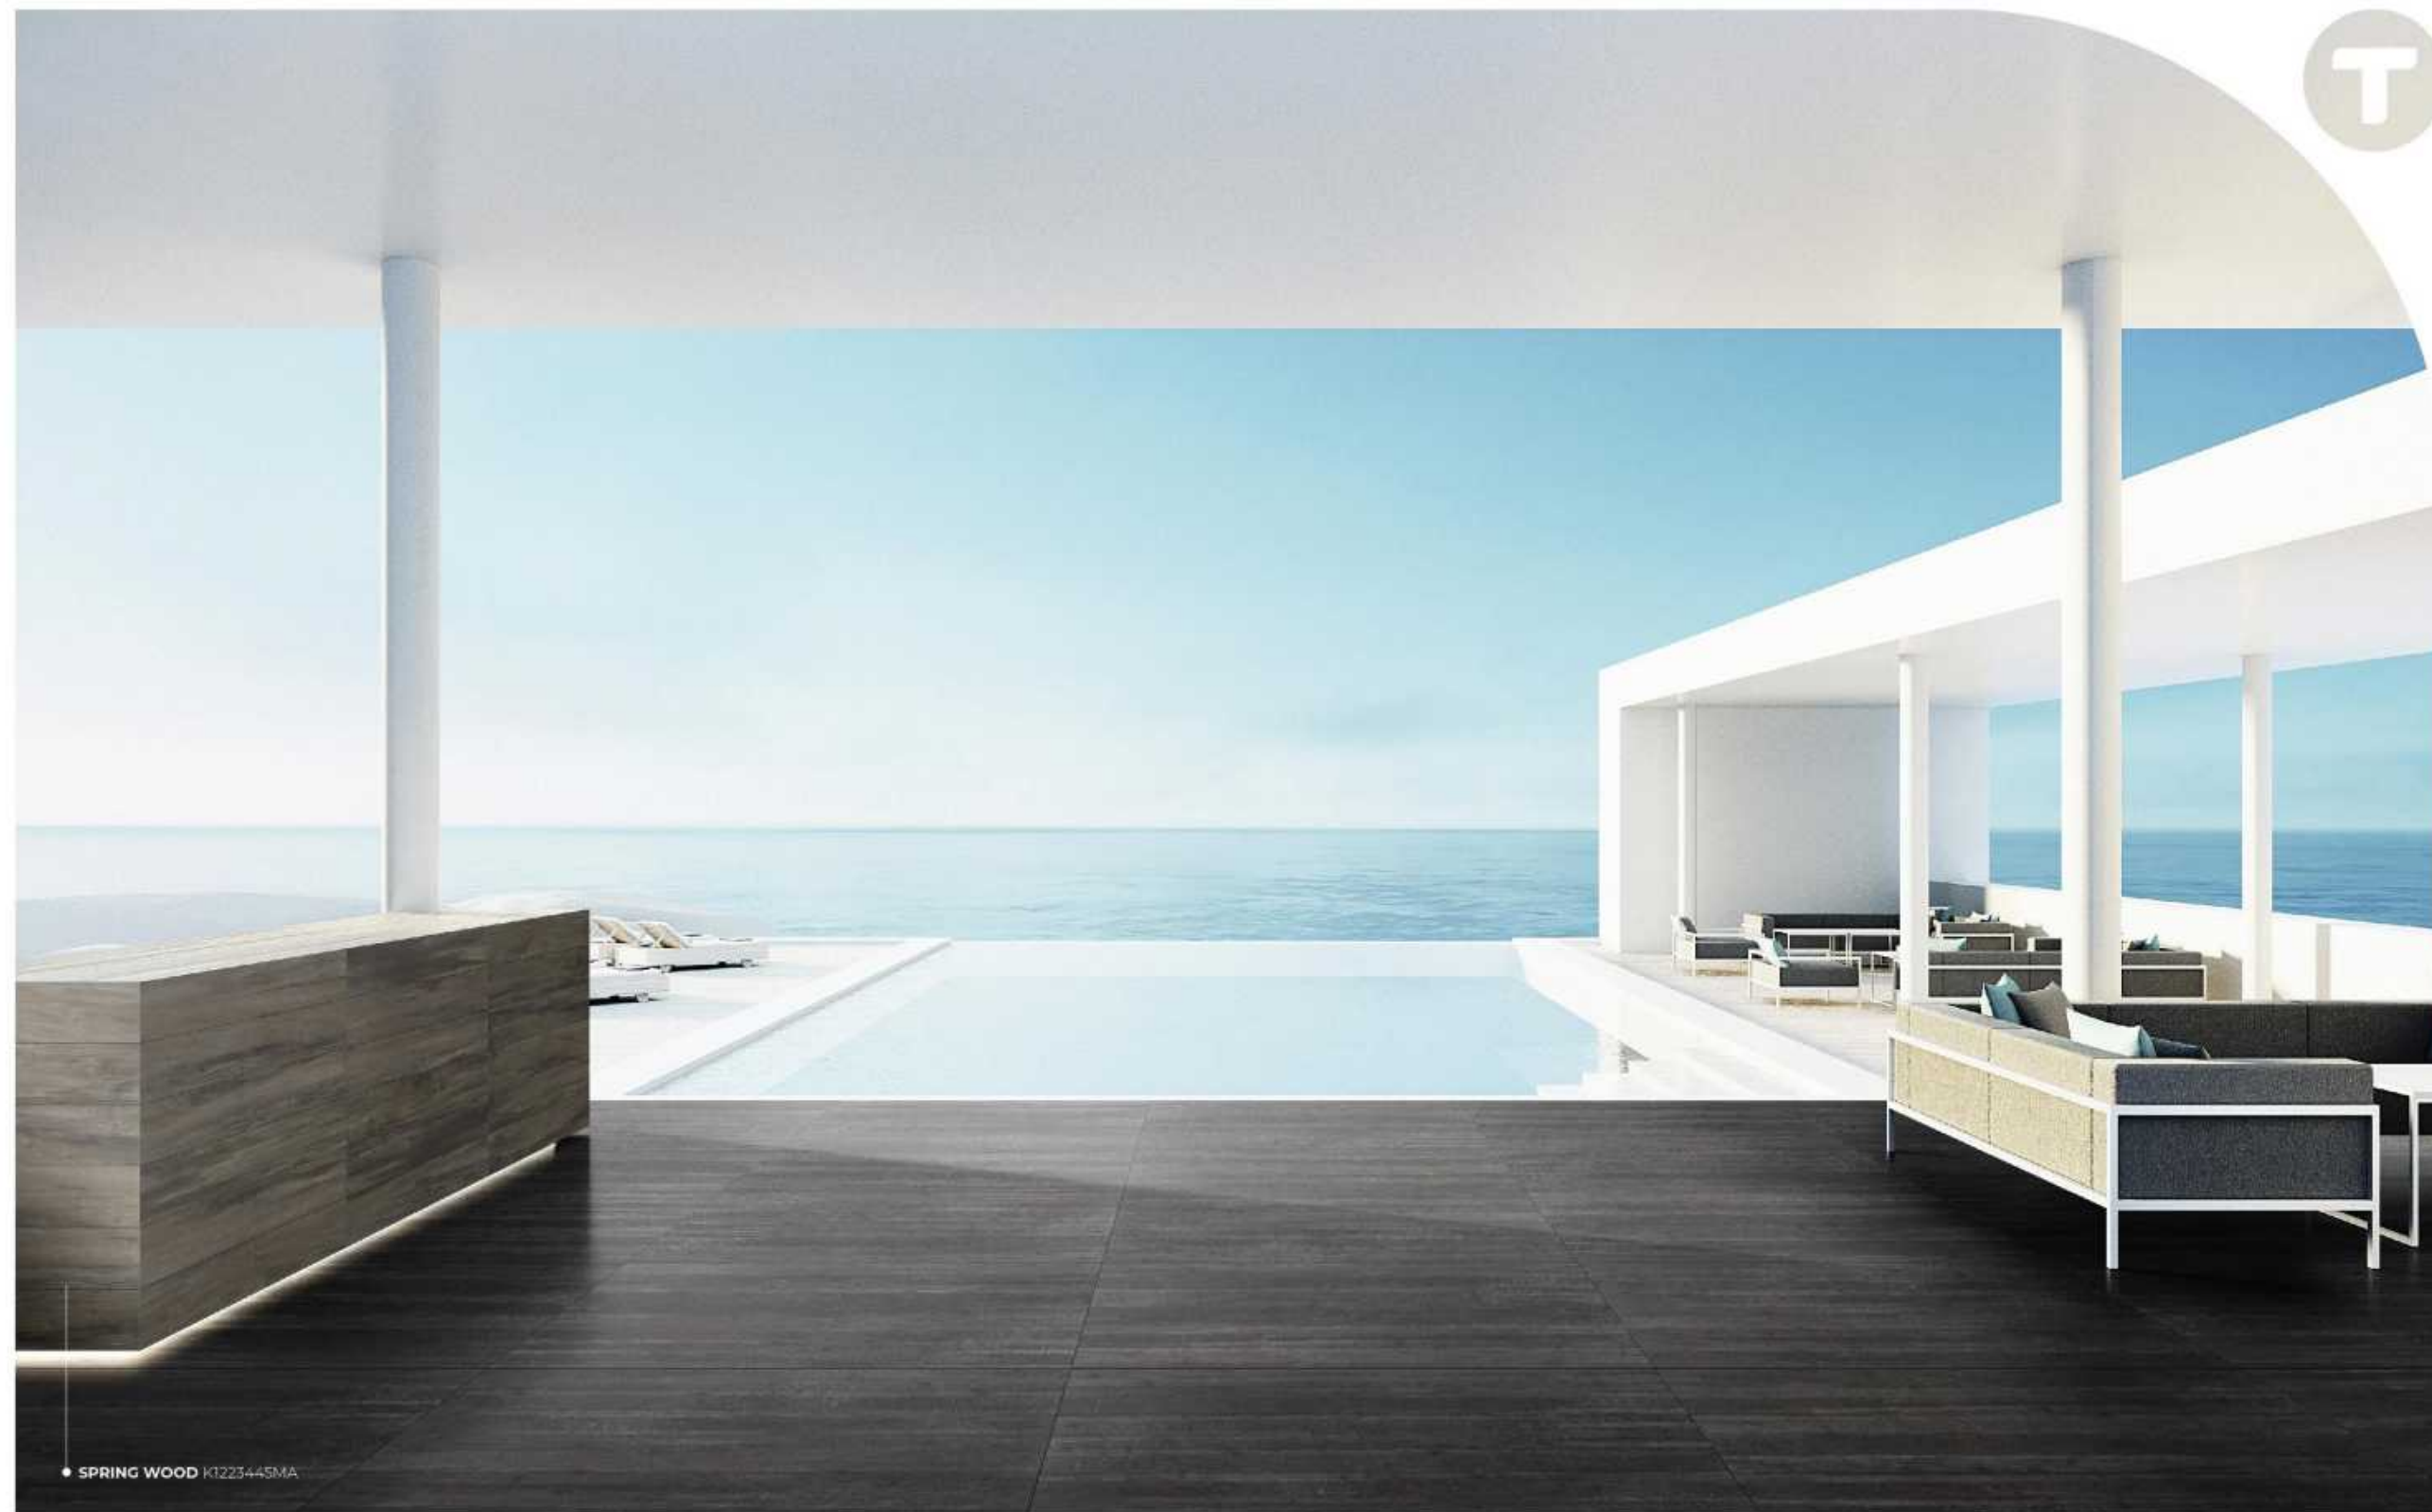

COMMON SPACE APPLICATION

Maximize common space potential with any flooring option drafted from CASSERO Collection - perfectly designed porcelain stoneware for durability, aesthetic, and convenience.