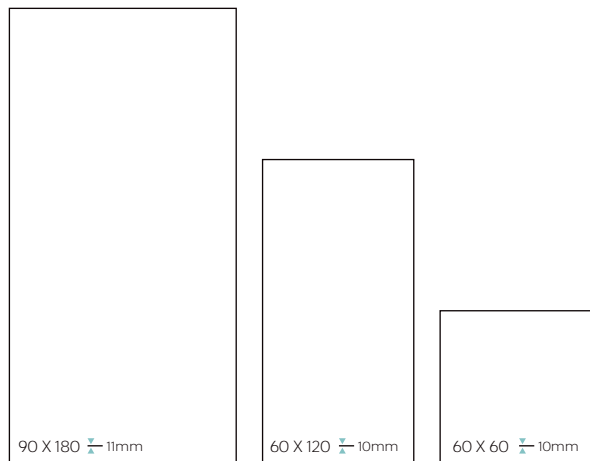

K01898716TAN
○ matte surface
○ 4 random faces
○ R9

K01268716TAN
○ matte surface
○ 4 random faces
○ R9

K00608716TAL
○ matte surface
○ 8 random faces
○ R10