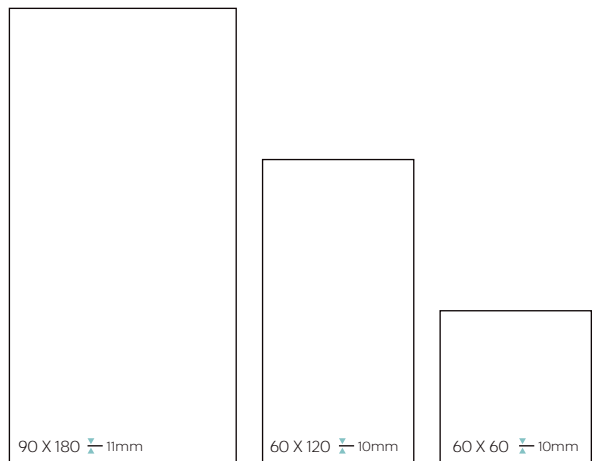

K01898718TAN
○ matte surface
○ 4 random faces
○ R9

K01268718TAN
○ matte surface
○ 4 random faces
○ R9

K00608718TAL
○ matte surface
○ 8 random faces
○ R10