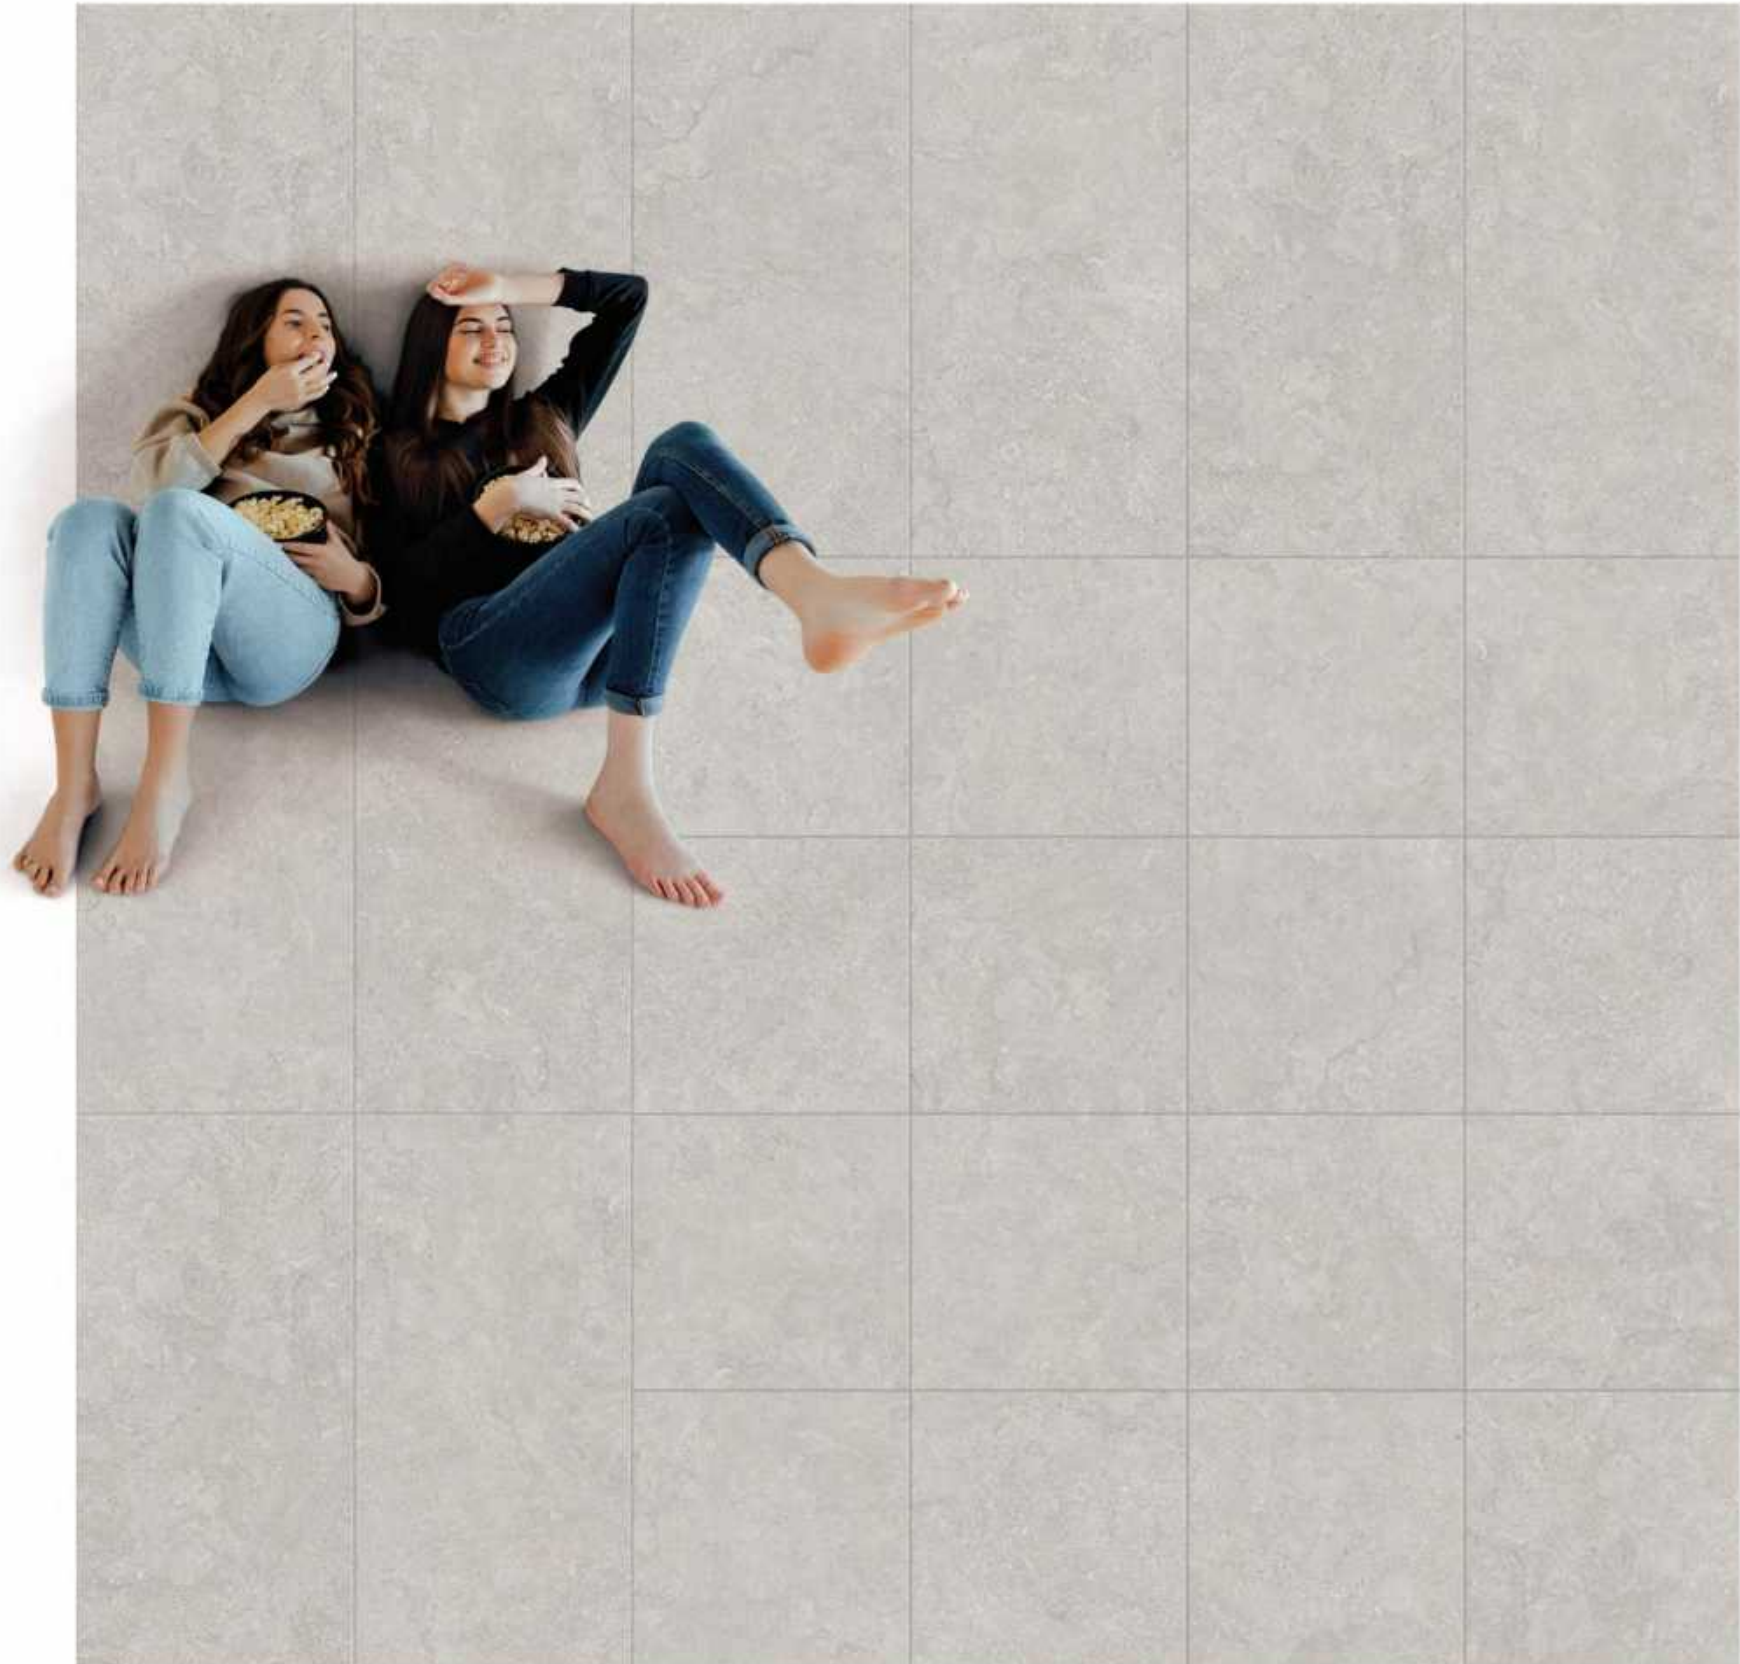

# DULCET ASH

DULCET ASH, a mesmerizing collection of light grey porcelain tiles designed to exude elegance and sophistication in every space. DULCET ASH tiles create a soothing ambiance that complements various decor styles, making them the perfect choice for those seeking a refined and contemporary touch.