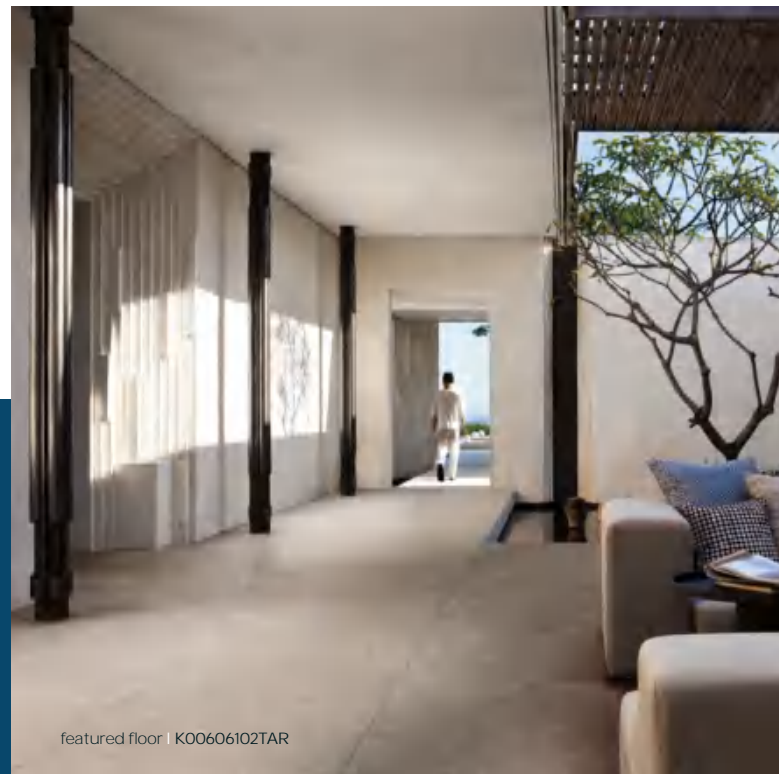

SPA WELLNESS APPLICATION

Rejuvenation with our luxurious DULCET series, thoughtfully designed for SPA WELLNESS CENTER application, drawing inspiration from the serene visuals of a sandy beach. Immerse yourself in a blissful oasis of coastal charm and elegance as each carefully crafted piece from this series embodies the soothing textures and earthy tones of the shoreline. Elevate your spa wellness center with the timeless allure of the beach, creating an ambiance of serenity and relaxation for your guests. Whether it's a serene massage room, a tranquil meditation area, or a rejuvenating steam bath, the DULCET series effortlessly blends contemporary aesthetics with coastal aesthetics, offering a sensory journey that nourishes the body and soul. Embrace the coastal grace and sophistication of our DULCET series, where the beauty of the beach meets the world of spa wellness, delivering an unforgettable experience of well-being and harmony for your guests.

featured floor | K00606102TAR