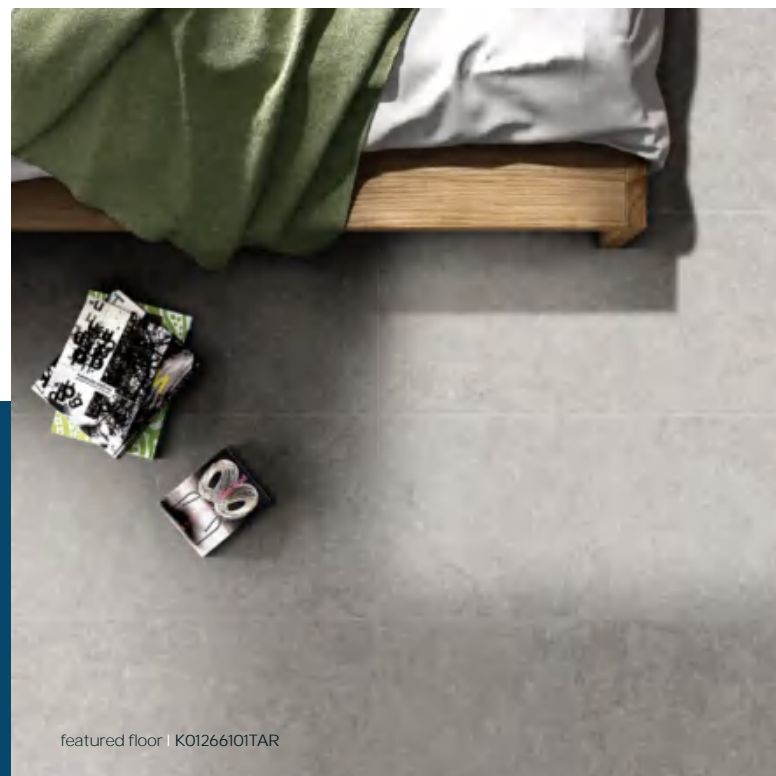

# BEDROOM APPLICATION

Indulge in a blissful coastal escape with our enchanting DULCET series, meticulously crafted for your bedroom application. Let the serene beauty of the shoreline become a part of your everyday sanctuary, as each piece from this series exudes the soothing essence of nature's coastal wonders. With its calming earthy tones, the DULCET series infuses your bedroom with a sense of tranquility and relaxation, creating an oasis of coastal elegance. Transform your personal space into a haven of coastal dreams, where the harmony of beach-inspired aesthetics meets the comforts of a restful retreat, courtesy of our DULCET series.