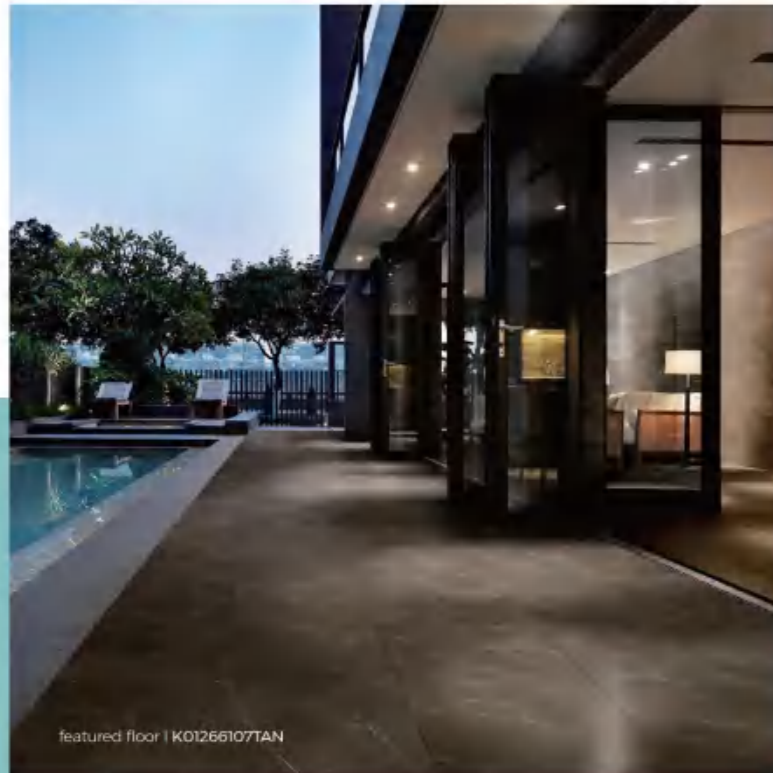

# OUTDOOR APPLICATION

Introducing the LAVISTA series - a captivating collection designed to elevate your outdoor space. Drawing inspiration from the grandeur of Nordic glaciers, each piece captures the essence of these expansive landscapes, infusing your outdoor sanctuary with a touch of their unique beauty. Whether it's enjoying the sunlight or relishing an evening breeze, let the LAVISTA series effortlessly transform your outdoor haven into a realm of sophisticated design, where the Nordic glacier's essence merges harmoniously with the natural surroundings.