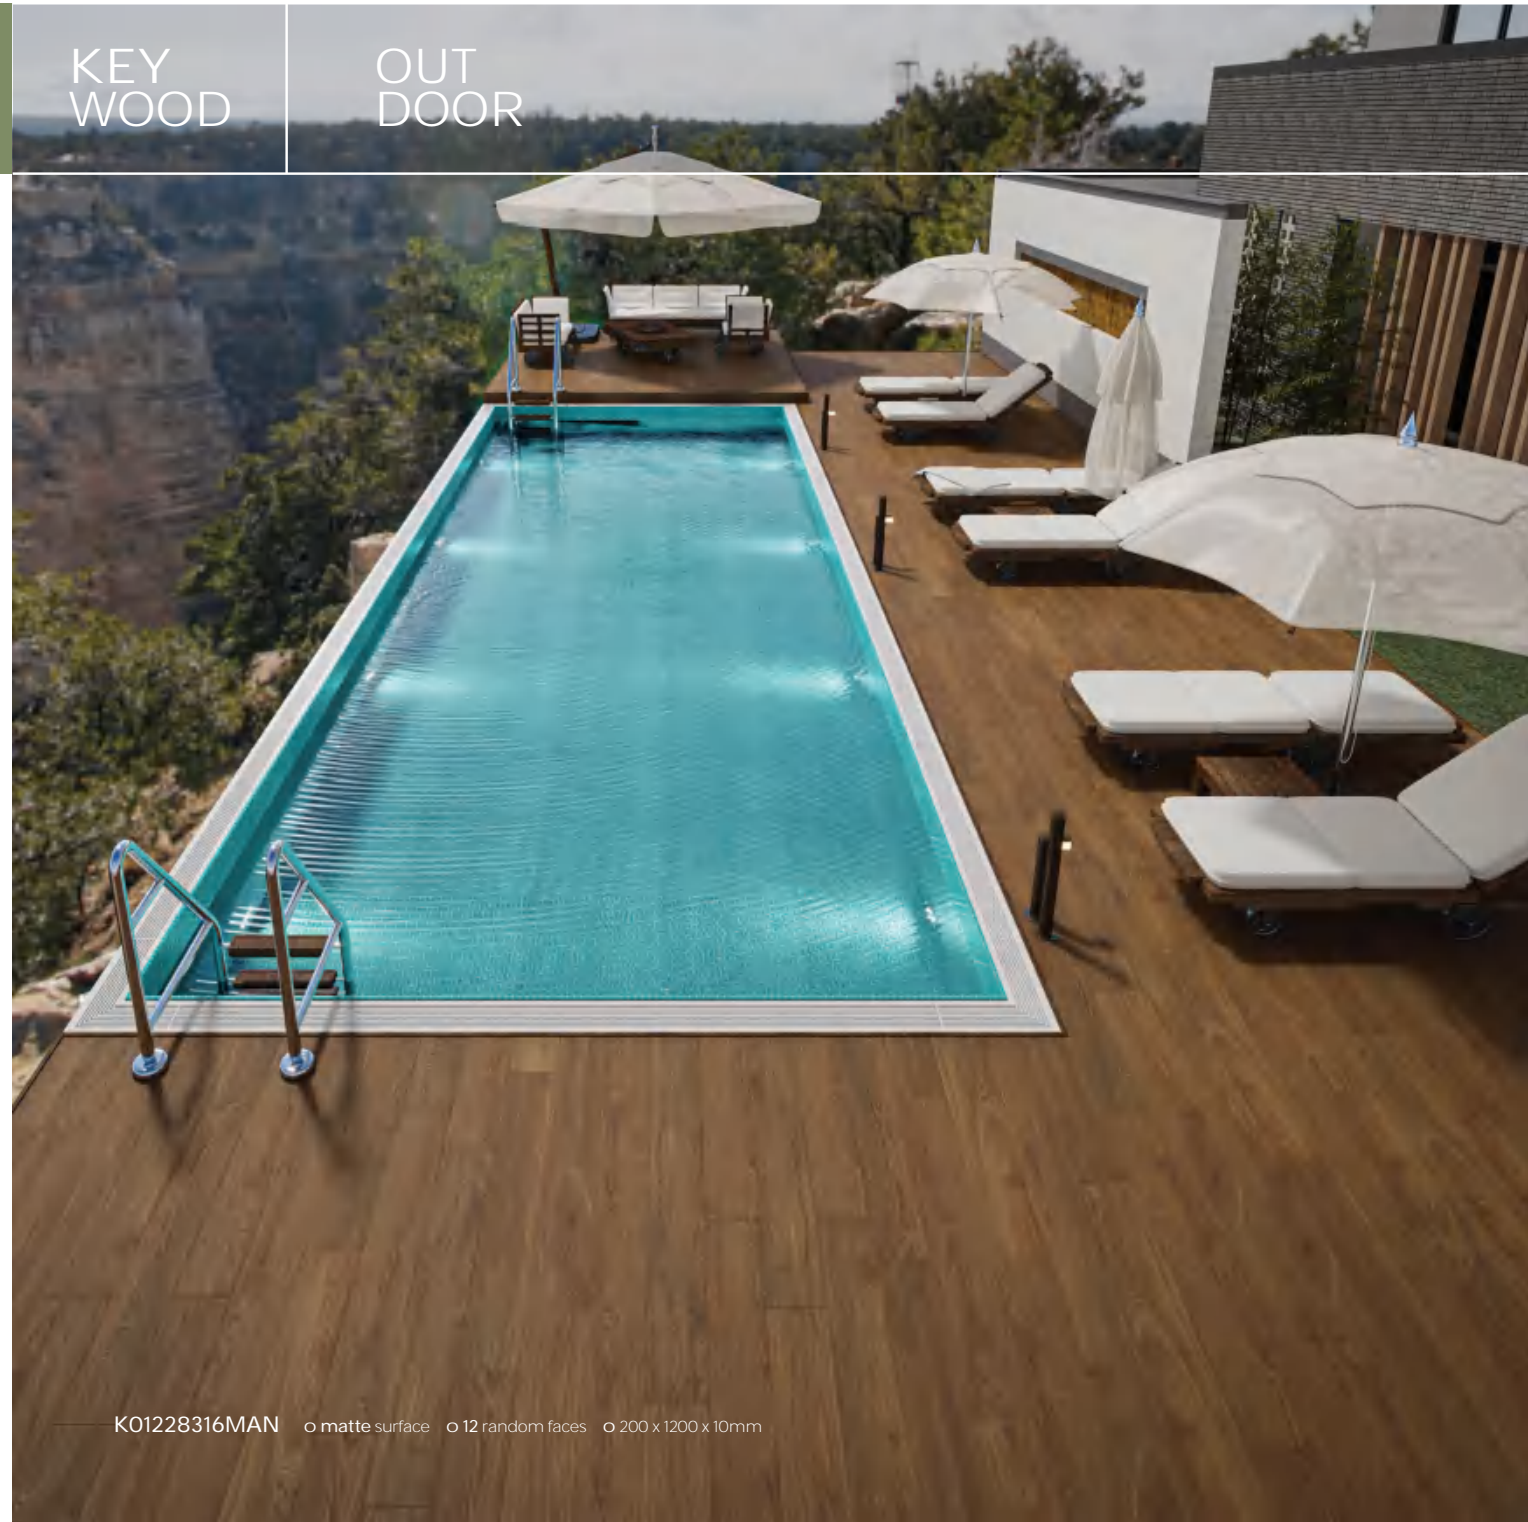

LARICE WOOD

COMMERCIAL RETAIL

PG 17

KEY WOOD

OUT DOOR

K01228316MAN o matte surface o 12 random faces o 200 x 1200 x 10mm

SPRING WOOD

OUT DOOR