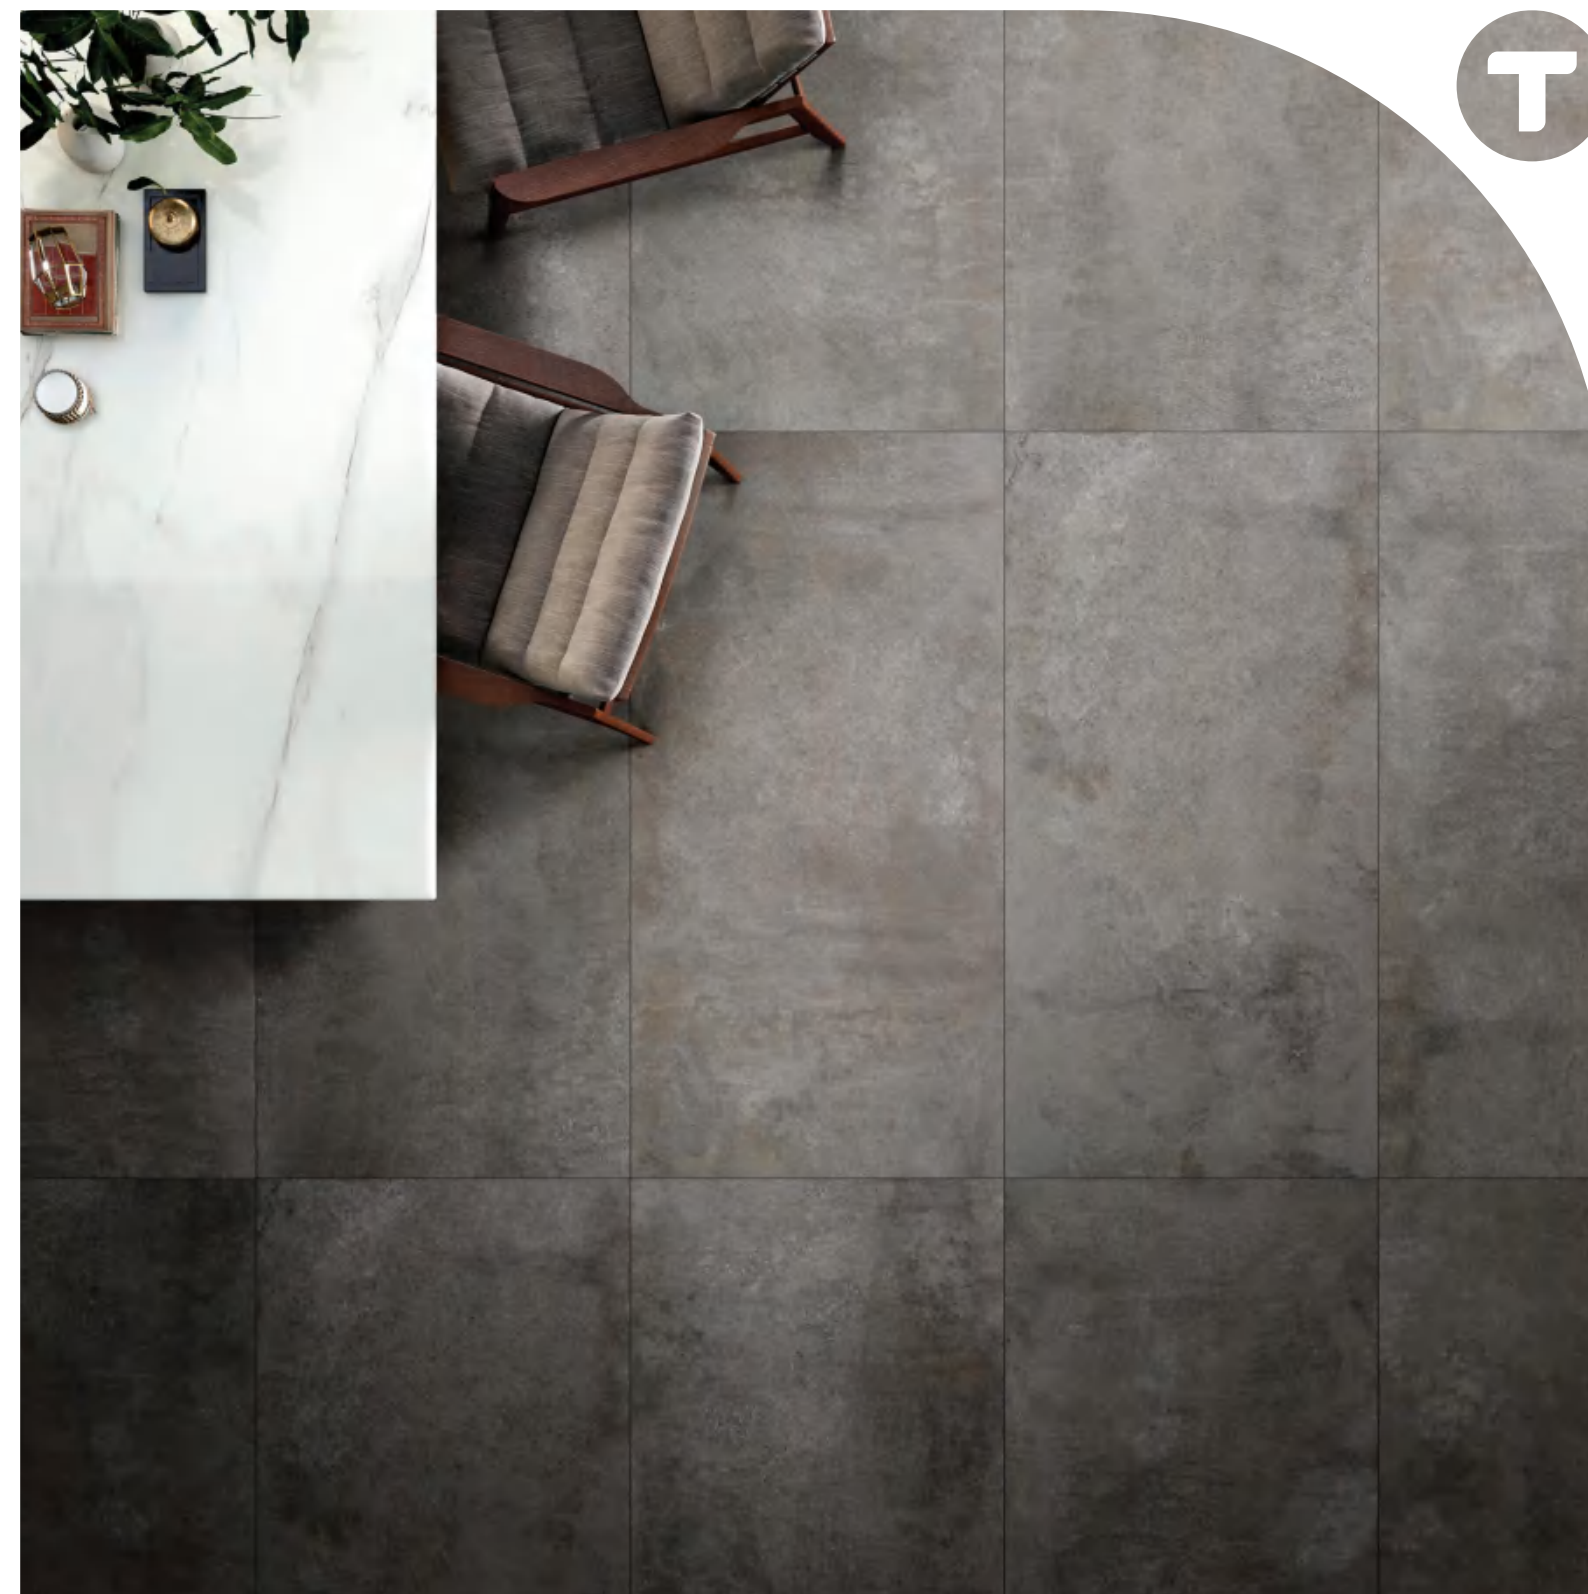

ALESCINDER

Breathe your interior space with a new life with refreshing and edgy ALES Cinder with its weathered medium grey aesthetic - giving your space a top-to-bottom interior refresh. Nothing shouts contemporary better than ALES Cinder.

K1263517DAZ

surface ● grip
format ● 60 X 120cm / 24" X 48"
thickness ● 2cm
randomness ● 6 faces

K1263517TAP

surface ● matte / lappato
format ● 60 X 120cm / 24" X 48"
thickness ● 1cm
randomness ● 6 faces

K0603517DAZ

surface ● grip
format ● 60 X 60cm / 24" X 24"
thickness ● 2cm
randomness ● 12 faces

K0603517TAP

surface ● matte / lappato
format ● 60 X 60cm / 24" X 24"
thickness ● 1cm
randomness ● 12 faces

K0633517TAP

surface ● matte / lappato
format ● 30 X 60cm / 12" X 24"
thickness ● 1cm
randomness ● 24 faces

MOSAICO
surface ● matte
format ● 300 X 300mm