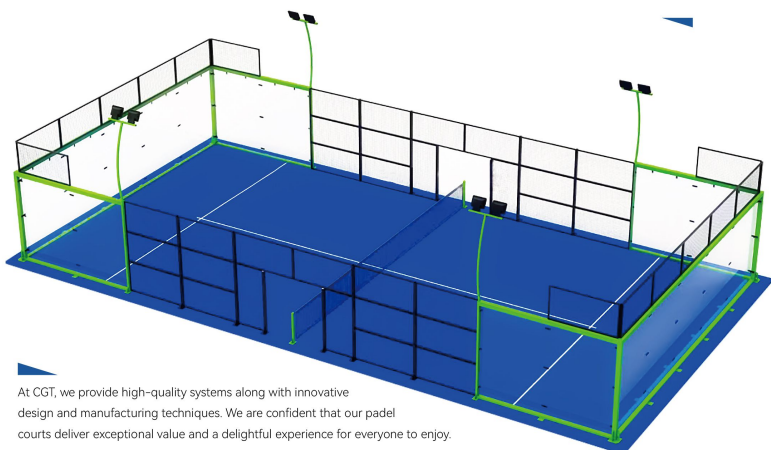

ENJOY PADEL CGT PANORAMIC PADEL COURT

Padel, a rapidly growing racquet sport, has captured the enthusiasm of players worldwide. With a court size of roughly 20m x 10m, padel offers an engaging and fast-paced gameplay that combines elements of tennis and squash, making it a sport accessible to all skill levels.