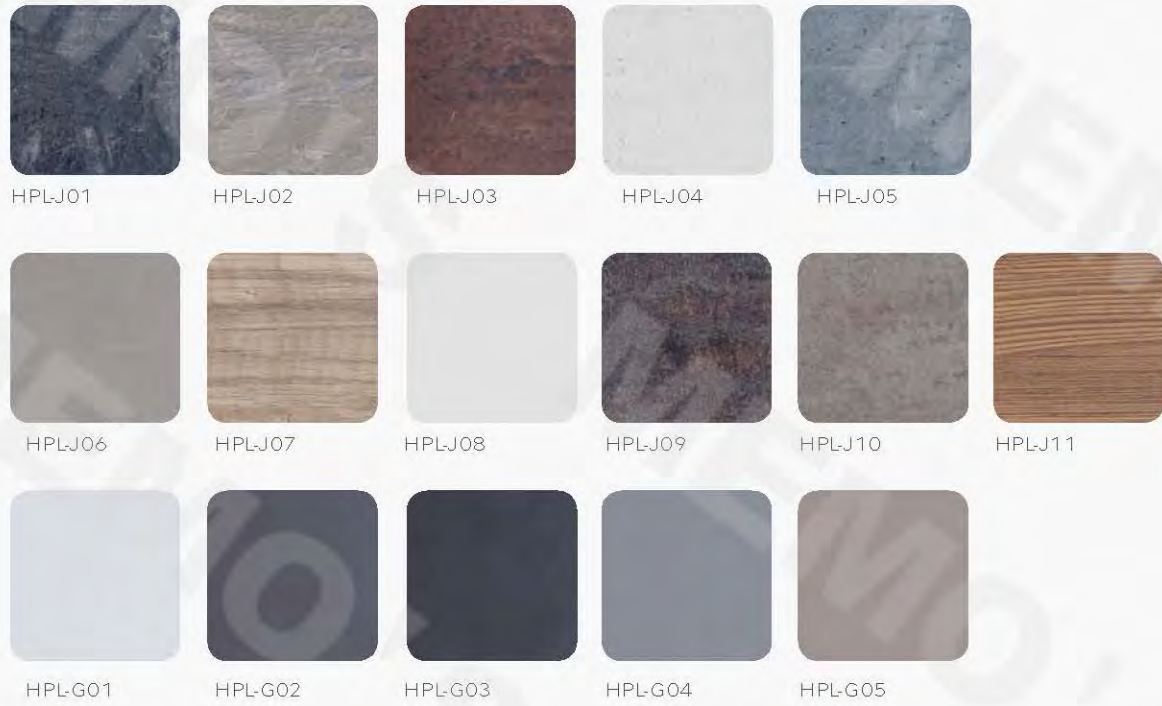

# MATERIAL COLOR SWATCH

## ALUMINUM COLOR OPTION

L01

L02

L03

## S/S 304 COLOR OPTION

CHAMPAGNE GOLD

TILOX BLACK

ROSE GOLD

NATURAL COLOR

Stackable

With Seat Cushions

With Or Without Cushions

### CERAMIC COLOR OPTION