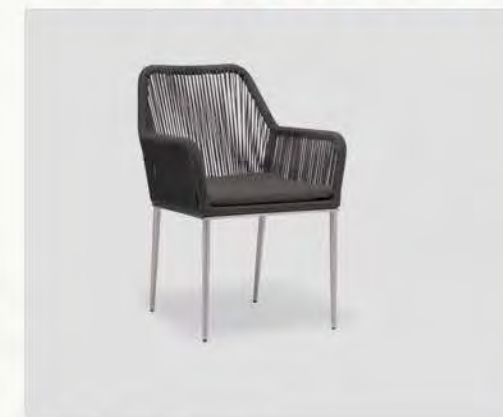

# ANDROS

Dining Chair (CY-04-3)

Dining Table For 5 People (CT-20)

FABRIC

AC056

ALUMINUM

ZMS-02-A

HPL