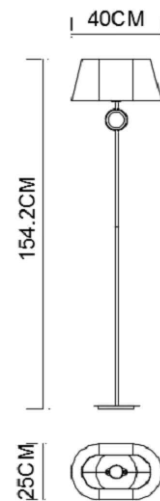

# Specification Sheet

Picture:

Product size:

Name: ----- Napoleon 1 Floor Lamp

Code: ----- 5051

Finish: ----- Polished

Main Material: --- Stainless steel

Shade Material: -- Fireproof Paper

Lamp Source: E27

Wattage:  1x60W /  1x12W

Input Voltage: 220~240 V

Lumen: 540 lm

Switch: Foot switch

Energy Efficiency Class:

Plug: EU

Specification:

Inner Box:

Gross Weight: 10.5KGS

810\*300\*280(mm) 1pc

Net Weight: 6 KGS

Outer Carton:

825\*315\*590(mm) 2pcs

Installation Instruction: