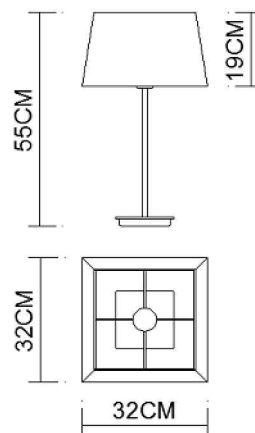

Specification Sheet

Picture:

Product size:

Name: ----- Texture Square Table Lamp
Code: ----- 4320
Finish: ----- Polished
Main Material: --- Stainless steel
Shade Material: -- Fabric+PVC

Lamp Source: E27

Wattage:  1x60W /  1x12W

Input Voltage: 220~240 V

Lumen: 540 lm

Switch: In-line Switch

Energy Efficiency Class:

Plug: EU

Specification:

Inner Box:

Gross Weight: KGS

345*345*465(mm) 1pc

Net Weight: KGS

Outer Carton:

705*705*960(mm) 8pcs

Installation Instruction: