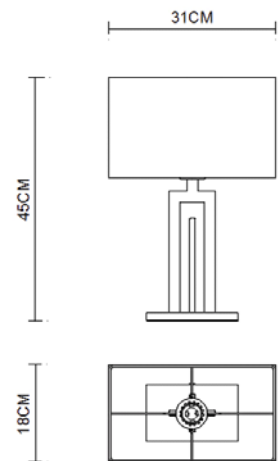

Specification Sheet

Picture:

Product size:

Name: ----- Span Small Table Lamp

Code: ----- 4684

Finish: ----- Polished

Main Material: --- Stainless steel

Shade Material: -- Fabric+PVC

Lamp Source: E27

Wattage: 1x60W / 1x12W

Input Voltage: 220~240 V

Lumen: 540 lm

Switch: In-line Switch

Energy Efficiency Class:

Plug: EU

Specification:

Inner Box:

Gross Weight: KGS

360*230*390(mm) 1pc

Net Weight: KGS

Outer Carton:

480*375*810(mm) 4pcs

Installation Instruction: