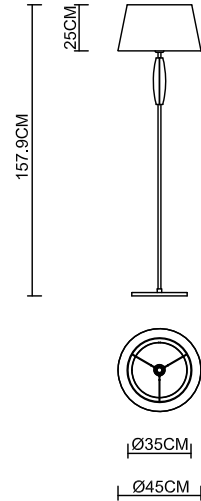

Specification Sheet

Picture:

Product size:

Name: ----- Elegance Big Floor Lamp
Code: ----- 5908
Finish: ----- Polished
Main Material: --- Stainless steel
Shade Material: -- Fabric+PVC

Lamp Source: E27

Wattage: 1x60W / 1x12W

Input Voltage: 220~240 V

Lumen: 540 lm

Switch: Foot Switch

Energy Efficiency Class:

Plug: EU

Specification:

Inner Box:

Gross Weight: 11.9KGS

1065*465*325(mm) 1pc

Net Weight: 6.8KGS

Outer Carton:

1080*480*680(mm) 2pcs

Installation Instruction: