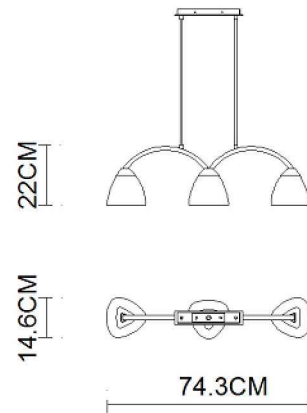

Specification Sheet

Picture:

Name: ----- Sailing 3 Bar
Pendant
Code: ----- 3348
Finish: ----- Polished
Main Material: --- Stainless steel
Shade Material: -- Opal Glass

Product size:

Lamp Source: E14

Wattage: 3x40W / 3x9W

Input Voltage: 220~240 V

Lumen: 1020 lm

Switch: Na

Energy Efficiency Class:

Plug: Na

Specification:

Inner Box:

Gross Weight: 15.8KGS

1155*225*325(mm) 1pc

Net Weight: 8KGS

Outer Carton:

1175*470*350(mm) 2pcs

Cable Length / Terminal Block:

Installation Instruction: