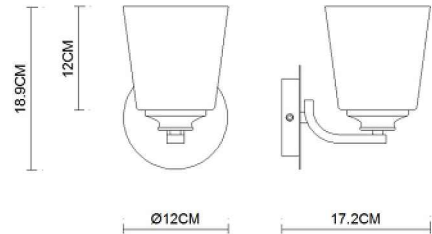

Specification Sheet

Picture:

Product size:

Name: ----- Gentel Wall Lamp
Code: ----- 1196
Finish: ----- Polished
Main Material: --- Stainless steel
Shade Material: -- Opal Glass

Lamp Source: E14

Wattage: 1x40W / 1x9W

Input Voltage: 220~240 V

Lumen: 340 lm

Switch: Na

Energy Efficiency Class:

Plug: Na

Specification:

Inner Box:

Gross Weight: 9.6KGS

185*185*335(mm) 1pc

Net Weight: 5.6KGS

Outer Carton:

390*390*700(mm) 8pcs

Cable Length / Terminal Block:

Installation Instruction:

size:Ø90xH:20