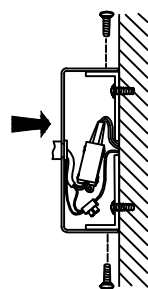

Specification Sheet

Picture:

Product size:

Name: ----- Gentel Wall Lamp
Code: ----- 1196
Finish: ----- Polished
Main Material: --- Stainless steel
Shade Material: -- Opal Glass

Lamp Source: E14

Wattage: 1x40W / 1x9W

185*185*335(mm) 1pc

Net Weight: 5.6KGS

Outer Carton:

390*390*700(mm) 8pcs

Cable Length / Terminal Block:

Installation Instruction:

size:Ø90xH:20