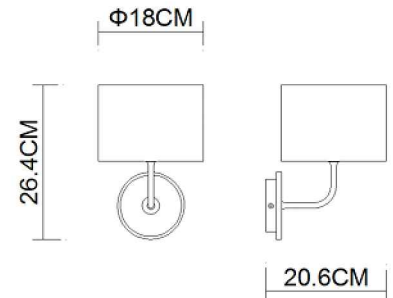

# Specification Sheet

Picture:

Product size:

Name: — — — Quiet Wall Lamp  
Code: — — — 1426  
Finish: — — — Polished + Black  
Main Material: — — Stainless steel + Glass  
Shade Material: — Fabric+PVC

Lamp Source: E14

Wattage: 1x40W / 1x9W

Input Voltage: 220~240 V

Lumen: 340 lm

Switch: Na

Energy Efficiency Class:

Plug: Na

Specification:

Inner Box:

Gross Weight: 9 KGS

260\*205\*325(mm) 1pc

Net Weight: 3.9 KGS

Outer Carton:

540\*430\*680(mm) 8pcs

Cable Length / Terminal Block:

Installation Instruction:

size: Ø90xH:20