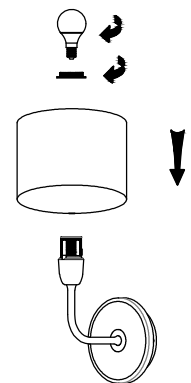

# Specification Sheet

Picture:

Product size:

Name: — — — Quiet Wall Lamp  
Code: — — — 1426  
Finish: — — — Polished + Black  
Main Material: — — Stainless steel + Glass  
Shade Material: — Fabric+PVC

Lamp Source: E14

Gross Weight: 9 KGS

260\*205\*325(mm) 1pc

Net Weight: 3.9 KGS

Outer Carton:

540\*430\*680(mm) 8pcs

Cable Length / Terminal Block:

Installation Instruction:

size: Ø90xH:20