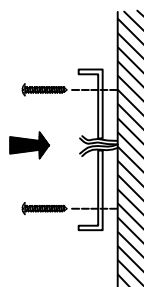

# Specification Sheet

Picture:

Product size:

Name: — — — Quiet Wall Lamp  
Code: — — — 1426  
Finish: — — — Polished + Black  
Main Material: — — Stainless steel + Glass  
Shade Material: — Fabric+PVC

Lamp Source: E14

Gross Weight: 9 KGS

260\*205\*325(mm) 1pc

Net Weight: 3.9 KGS

Outer Carton:

540\*430\*680(mm) 8pcs

Cable Length / Terminal Block:

Installation Instruction:

size: Ø90xH:20