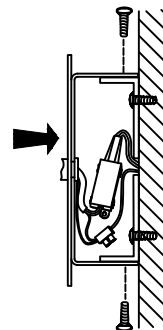

# Specification Sheet

Picture:

Product size:

Name: — — — Quiet Wall Lamp  
Code: — — — 1426  
Finish: — — — Polished + Black  
Main Material: — — Stainless steel + Glass  
Shade Material: — Fabric+PVC

Lamp Source: E14

Gross Weight: 9 KGS

260\*205\*325(mm) 1pc

Net Weight: 3.9 KGS

Outer Carton:

540\*430\*680(mm) 8pcs

Cable Length / Terminal Block:

Installation Instruction:

size: Ø90xH:20