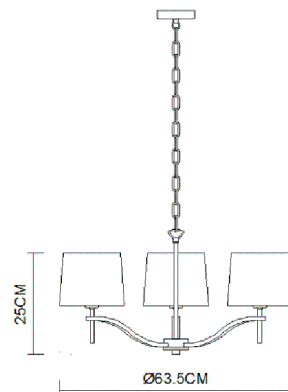

# Specification Sheet

Picture:

Product size:

Name: ----- Grace 3 pendant  
Code: ----- 3338  
Finish: ----- Polished  
Main Material: ---- Stainless steel  
+ Steel  
Shade Material: -- Fabric+PVC

Lamp Source: E14

Wattage: 3x40W / 3x9W

Input Voltage: 220~240 V

Lumen: 1020 lm

Switch: Na

Energy Efficiency Class:

Plug: Na

Specification:

IP20

Inner Box:

Gross Weight: 7.7KGS

550\*500\*225(mm) 1pc

Net Weight: 2.7KGS

Outer Carton:

570\*520\*480(mm) 2pcs

Cable Length / Terminal Block:

Installation Instruction: