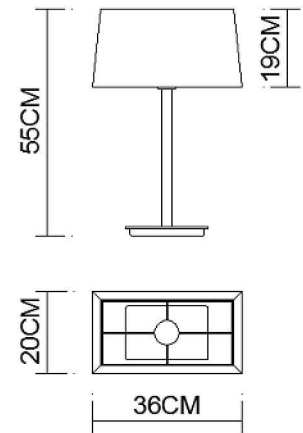

Specification Sheet

Picture:

Name: ----- Dene Rectangular
Table Lamp
Code: ----- 4261
Finish: ----- Polished
Main Material: --- Stainless steel
Shade Material: -- Fabric+PVC

Product size:

Lamp Source: E27

Wattage: 1x60W / 1x12W

Input Voltage: 220~240 V

Lumen: 540 lm

Switch: In-line Switch

Energy Efficiency Class:

Plug: EU

Specification:

Inner Box:

Gross Weight: 18 KGS

385*225*465(mm) 1pc

Net Weight: 11.7 KGS

Outer Carton:

785*465*960(mm) 8pcs

Installation Instruction: