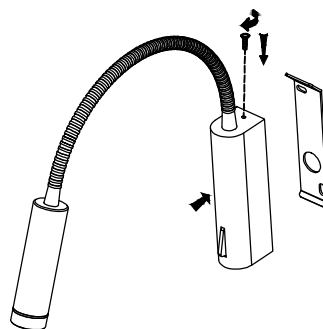

Specification Sheet

Picture:

Product size:

Name: ----- Numen Wall Lamp
Code: ----- 1494
Finish: ----- Polished
Main Material: --- Stainless steel + Steel
Shade Material: -- Aluminium

Lamp Source: LED
Wattage:  1x3W
Input Voltage: 220~240 V
Lumen: 180 lm
Switch: Rocker Switch
Energy Efficiency Class: A
Plug: Na

Specification:

Inner Box: Gross Weight: 7.1KGS
220*70*310(mm) 1pc
Net Weight: 4KGS
Outer Carton:
580*240*330(mm) 8pcs

Cable Length / Terminal Block:

Installation Instruction:

size:125x30xH:40