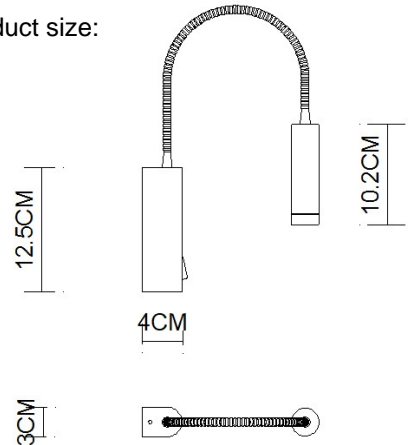

Specification Sheet

Picture:

Product size:

Name: ----- Numen Wall Lamp
Code: ----- 1494
Finish: ----- Polished
Main Material: --- Stainless steel + Steel
Shade Material: -- Aluminium

Lamp Source: LED
Wattage:  1x3W
Input Voltage: 220~240 V
Lumen: 180 lm
Switch: Rocker Switch
Energy Efficiency Class: A
Plug: Na

Specification:

Inner Box: Gross Weight: 7.1KGS
220*70*310(mm) 1pc
Net Weight: 4KGS
Outer Carton:
580*240*330(mm) 8pcs

Cable Length / Terminal Block:

Installation Instruction:

size:125x30xH:40