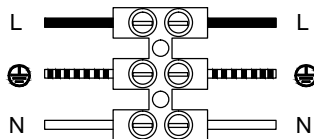

Specification Sheet

Picture:

Product size:

Name: ----- Numen Wall Lamp
Code: ----- 1494
Finish: ----- Polished
Main Material: --- Stainless steel + Steel
Shade Material: -- Aluminium

Lamp Source: LED
Wattage:  1x3W
Input Voltage: 220~240 V
Lumen: 180 lm
Switch: Rocker Switch
Energy Efficiency Class: A
Plug: Na

Specification:

Inner Box: Gross Weight: 7.1KGS
220*70*310(mm) 1pc
Net Weight: 4KGS
Outer Carton:
580*240*330(mm) 8pcs

Cable Length / Terminal Block:

Installation Instruction:

size:125x30xH:40