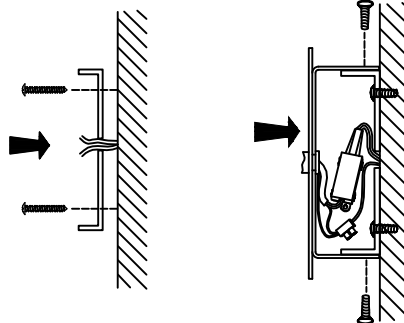

Inner Box:

Gross Weight: 8.2 KGS

385*285*165(mm) 1pc

Net Weight: 2.8 KGS

Outer Carton:

680*590*400(mm) 8pcs

Cable Length / Terminal Block:

Installation Instruction:

size: Ø115xH:25