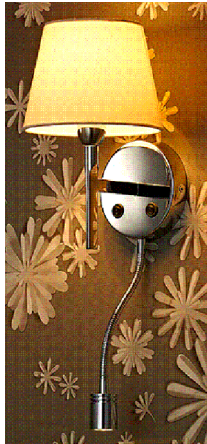

Specification Sheet

Picture:

Name: — — — Transition LED Wall Lamp

Code: — — — 1599

Finish: — — — Polished

Main Material: — — Stainless steel + Steel + Aluminium

Shade Material: — Fabric+PVC

Product size:

Lamp Source: E14 + LED

Wattage: 1x40W / 1x9W + 1x1W

Input Voltage: 220~240 V

Lumen: 340 lm

Switch: Rocker Switch

Energy Efficiency Class:

Plug: Na

Specification:

size: Ø115xH:25