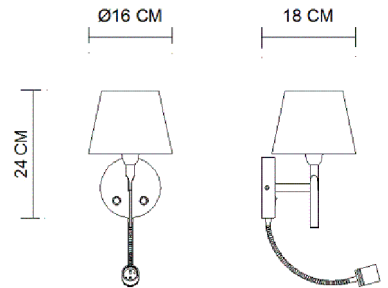

Specification Sheet

Picture:

Name: — — — Transition LED Wall Lamp

Code: — — — 1599

Finish: — — — Polished

Main Material: — — Stainless steel + Steel + Aluminium

Shade Material: — Fabric+PVC

Product size:

Lamp Source: E14 + LED

Wattage: 1x40W / 1x9W + 1x1W

Input Voltage: 220~240 V

Lumen: 340 lm

Switch: Rocker Switch

Energy Efficiency Class:

Plug: Na

Specification:

Inner Box:

Gross Weight: 8.2 KGS

385*285*165(mm) 1pc

Net Weight: 2.8 KGS

Outer Carton:

680*590*400(mm) 8pcs

Cable Length / Terminal Block:

Installation Instruction:

size: Ø115xH:25