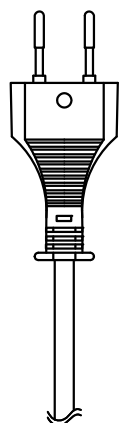

Specification Sheet

Picture:

Polished

Gold Brushed

Copper Brushed

Name: ----- Ball 120 Table Lamp

Code: ----- 4896

Finish: ----- Gold Brushed/Polished
/Copper Brushed
+Texture Opal Glass

Main Material: ---Stainless steel

Shade Material:---Blown Glass

Product size:

Lamp Source: LED

Wattage: 1x6W Max

Input Voltage: 220~240 V

Lumen: 550 lm

Switch: Button

CRI80 3000K Driver incl.

Plug: EU

Specification:

IP20

Inner Box:

200x200x200(mm) 1pc

Gross Weight: KGS

Net Weight: KGS

Outer Carton:

420*420x630(mm) 12pcs

Cable Length / Terminal Block:

Installation Instruction:

Europlug

PVC Cable

on/off