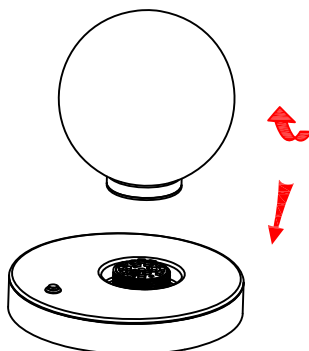

Specification Sheet

Picture:

Polished

Gold Brushed

Copper Brushed

Name: ----- Ball 120 Table Lamp

Code: ----- 4896

Finish: ----- Gold Brushed/Polished
/Copper Brushed
+Texture Opal Glass

Main Material: ---Stainless steel

Shade Material:---Blown Glass

Product size:

Lamp Source: LED

Wattage: 1x6W Max

Input Voltage: 220~240 V

Lumen: 550 lm

Switch: Button

Outer Carton:

420*420x630(mm) 12pcs

Cable Length / Terminal Block:

Installation Instruction:

Europlug

PVC Cable

on/off