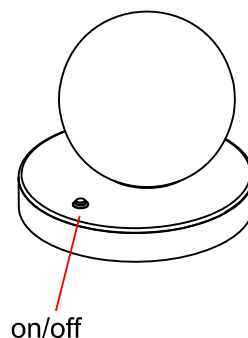

Specification Sheet

Picture:

Polished

Gold Brushed

Copper Brushed

Name: ----- Ball 120 Table Lamp

Code: ----- 4896

Finish: ----- Gold Brushed/Polished
/Copper Brushed
+Texture Opal Glass

Main Material: ---Stainless steel

Shade Material:---Blown Glass

Product size:

Lamp Source: LED

Wattage: 1x6W Max

Input Voltage: 220~240 V

Lumen: 550 lm

Switch: Button

Outer Carton:

420*420x630(mm) 12pcs

Cable Length / Terminal Block:

Installation Instruction:

Europlug

PVC Cable

on/off