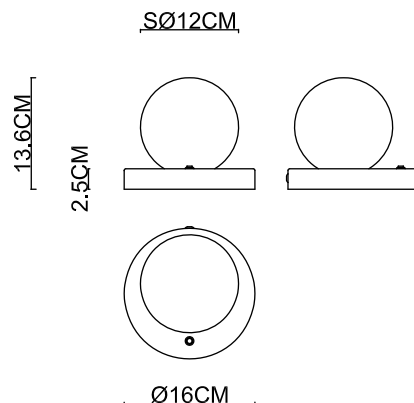

Specification Sheet

Picture:

Polished

Gold Brushed

Copper Brushed

Name: ----- Ball 120 Table Lamp

Code: ----- 4896

Finish: ----- Gold Brushed/Polished
/Copper Brushed
+Texture Opal Glass

Main Material: ---Stainless steel

Shade Material:---Blown Glass

Product size:

Lamp Source: LED

Wattage: 1x6W Max

Input Voltage: 220~240 V

Lumen: 550 lm

Switch: Button

CRI80 3000K Driver incl.

Plug: EU

Specification:

IP20

Inner Box:

200x200x200(mm) 1pc

Gross Weight: KGS

Net Weight: KGS

Outer Carton:

420*420x630(mm) 12pcs

Cable Length / Terminal Block:

Installation Instruction:

Europlug

PVC Cable

on/off