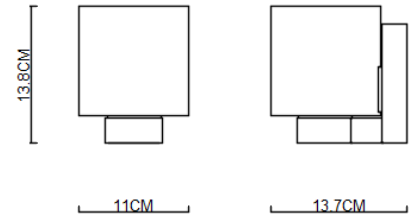

# Specification Sheet

Picture:

Product size:

Name: ----- Warrior LED Wall Lamp

Code: ----- 1823

Finish: ----- Polished

Main Material: --- Stainless steel  
+ Opal Glass

Shade Material: -- Opal Glass

IP44

Inner Box:

160\*160\*265(mm) 1pc

Gross Weight: KGS

Net Weight: KGS

Outer Carton:

340\*340\*545(mm) 8pcs

Cable Length / Terminal Block:

Installation Instruction:

size: 80\*52\*21