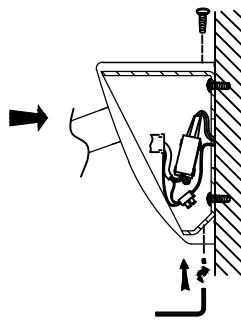

Specification Sheet

Picture:

Name: ----- Fly Wall Lamp

Code: ----- 1087

Finish: ----- Polished

Main Material: --- Stainless steel

Shade Material: -- Fabric+PVC

Product size:

Inner Box:

Gross Weight: 7.3KGS

320*235*175(mm) 1pc

Net Weight: 3.2KGS

Outer Carton:

490*335*735(mm) 8pcs

Cable Length / Terminal Block:

Installation Instruction:

size:68*60xH:39.4