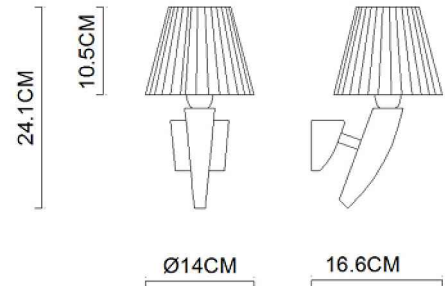

Specification Sheet

Picture:

Name: ----- Fly Wall Lamp

Code: ----- 1087

Finish: ----- Polished

Main Material: --- Stainless steel

Shade Material: -- Fabric+PVC

Product size:

Inner Box:

Gross Weight: 7.3KGS

320*235*175(mm) 1pc

Net Weight: 3.2KGS

Outer Carton:

490*335*735(mm) 8pcs

Cable Length / Terminal Block:

Installation Instruction:

size:68*60xH:39.4