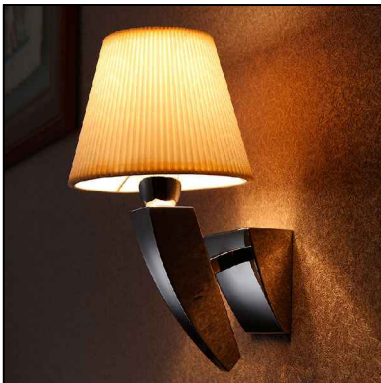

Specification Sheet

Picture:

Name: ----- Fly Wall Lamp

Code: ----- 1087

Finish: ----- Polished

Main Material: --- Stainless steel

Shade Material: -- Fabric+PVC

Product size: