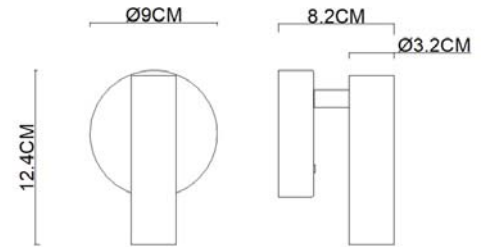

Specification Sheet

Picture:

Product size:

Name: ----- Dida Round Base+Round
Wall Lamp

Code: ----- 1787

Finish: ----- Polished

Main Material: ---- Stainless steel
+ Aluminium

Shade Material: -- Aluminium

IP20

Inner Box:

130*115*185(mm) 1pc

Gross Weight: KGS

Net Weight: KGS

Outer Carton:

280*250*400(mm) 8pcs

Cable Length / Terminal Block: