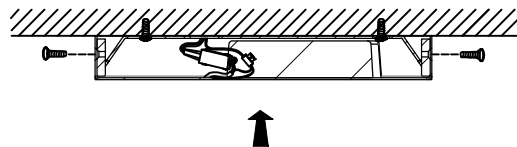

Specification Sheet

Picture:

Name: ----- Box Round Ceiling
Code: ----- 3632
Finish: ----- White
Main Material: --- Steel + Aluminium
Shade Material: -- Fabric+PVC

Product size:

Lamp Source: LED

Wattage:  1x14W

360*360*165(mm) 1pc

Net Weight: KGS

Outer Carton:

740*380*690(mm) 8pcs

Cable Length / Terminal Block:

Installation Instruction:

size:Ø200xH:26