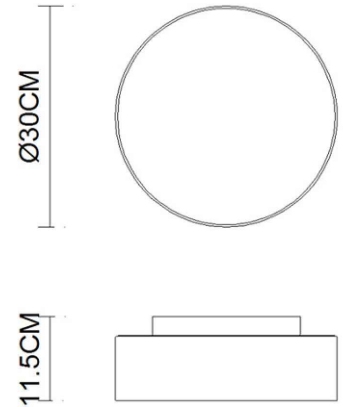

Specification Sheet

Picture:

Name: ----- Box Round Ceiling
Code: ----- 3632
Finish: ----- White
Main Material: --- Steel + Aluminium
Shade Material: -- Fabric+PVC

Product size:

Lamp Source: LED

Wattage:  1x14W

Input Voltage: 220~240 V

Lumen: 1174 lm

Switch: Na

Energy Efficiency Class: A

Plug: Na

Specification:

Inner Box:

Gross Weight: KGS

360*360*165(mm) 1pc

Net Weight: KGS

Outer Carton:

740*380*690(mm) 8pcs

Cable Length / Terminal Block:

Installation Instruction:

size:Ø200xH:26