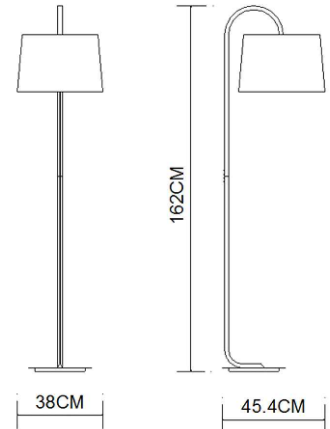

# Specification Sheet

Picture:

Product size:

Name: ----- Urban Floor Lamp  
Code: ----- 5393  
Finish: ----- Polished  
Main Material: --- Stainless steel  
Shade Material: -- Fabric+PVC

Lamp Source: E27

Wattage: 1x60W / 1x12W

Input Voltage: 220~240 V

Lumen: 540 lm

Switch: Foot switch

Energy Efficiency Class:

Plug: EU

Specification:

Inner Box:

Gross Weight: 21KGS

910\*525\*345(mm) 1pc

Net Weight: 12.2 KGS

Outer Carton:

930\*540\*720(mm) 2pcs

Installation Instruction: