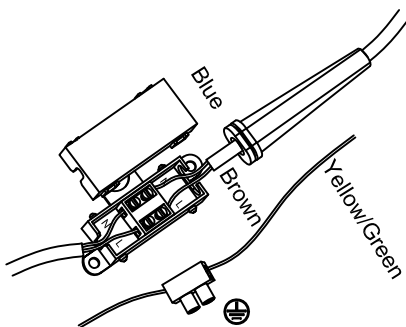

Specification Sheet

Picture:

Name: ----- Scroll Square LED
1200 Wall Lamp

Code: ----- 1806

Finish: ----- Polished

Main Material: --- Stainless steel

Shade Material: -- Acrylic

Product size:

IP44

Inner Box:

120*120*1260(mm) 1pc

Gross Weight: KGS

Net Weight: KGS

Outer Carton:

1280*260*385(mm) 6pcs

Cable Length / Terminal Block:

Installation Instruction:

This product must be earthed