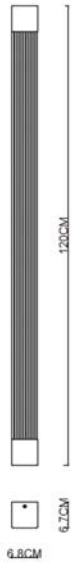

Specification Sheet

Picture:

Name: ----- Scroll Square LED
1200 Wall Lamp

Code: ----- 1806

Finish: ----- Polished

Main Material: --- Stainless steel

Shade Material: -- Acrylic

Product size:

Lamp Source: LED

Wattage: 1x18W

Input Voltage: 220~240 V

Lumen: 1700lm

Switch: Na

Energy Efficiency Class: A

Plug: Na

Specification:

IP44

Inner Box:

120*120*1260(mm) 1pc

Gross Weight: KGS

Net Weight: KGS

Outer Carton:

1280*260*385(mm) 6pcs

Cable Length / Terminal Block: