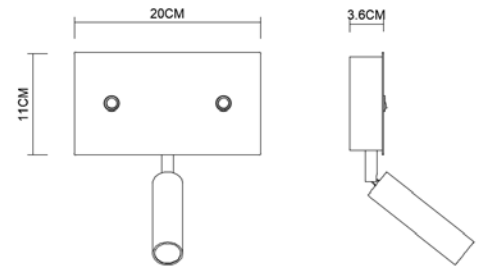

Specification Sheet

Picture:

Product size:

Name: ----- Firefly Single 1 Wall Lamp

Code: ----- 1717

Finish: ----- Polished

Main Material: --- Stainless steel
+ Aluminium

Shade Material: -- Aluminium

Lamp Source: LED

Wattage:  7W

Input Voltage: 220~240 V

Lumen: 570 lm

Switch: Rocker Switch

Energy Efficiency Class: A

Plug: Na

Specification:

Inner Box:

205*75*295(mm) 1pc

Gross Weight: KGS

Net Weight: KGS

Outer Carton:

325*220*620(mm) 8pcs

Cable Length / Terminal Block:

Installation Instruction: