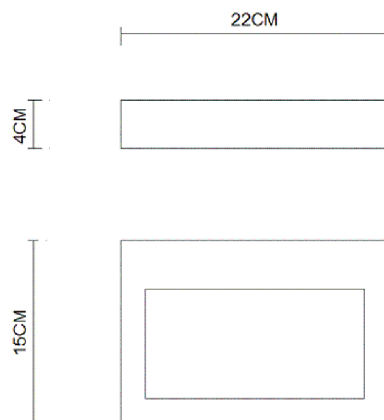

# Specification Sheet

Picture:

Product size:

Name: ----- Shimmer  
Plaster Wall Lamp  
Code: ----- 1294  
Finish: ----- White  
Main Material: --- Plaster+Steel  
Shade Material: -- Plaster

Lamp Source: LED

Wattage:  1x3W

Input Voltage: 220~240 V

Lumen: 220 lm

Switch: Na

Energy Efficiency Class: A

Plug: Na

Specification:

IP20

Inner Box:

280\*100\*215(mm) 1pc

Gross Weight: 14.7 KGS

Net Weight: 13.2 KGS

Outer Carton:

575\*315\*460(mm) 12pcs

Cable Length / Terminal Block:

Installation Instruction: