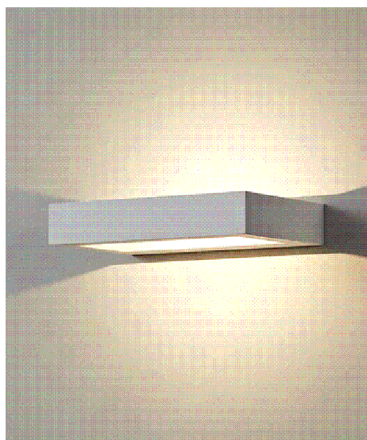

# Specification Sheet

Picture:

Product size:

Name: ----- Shimmer  
Plaster Wall Lamp  
Code: ----- 1294  
Finish: ----- White  
Main Material: --- Plaster+Steel  
Shade Material: -- Plaster

Lamp Source: LED

Wattage:  1x3W

Input Voltage: 220~240 V

Lumen: 220 lm

Switch: Na

Energy Efficiency Class: A

Plug: Na

Specification:

IP20