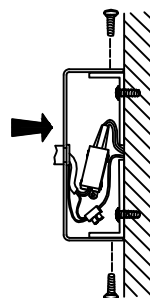

Specification Sheet

Picture:

Product size:

Name: ----- Ruba Wall Lamp
Code: ----- 1107
Finish: ----- Polished+Opal
Main Material: -- Stainless steel
Shade Material: -- Opal Glass

Lamp Source: G9

Wattage: 1x20W

230*160*125(mm) 1pc

Net Weight: 6 KGS

Outer Carton:

480*340*410(mm) 12pcs

Cable Length / Terminal Block:

Installation Instruction:

size:86*34*23