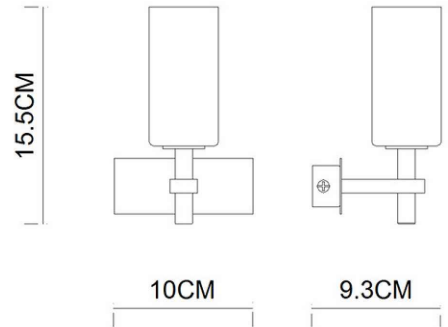

Specification Sheet

Picture:

Product size:

Name: ----- Ruba Wall Lamp
Code: ----- 1107
Finish: ----- Polished+Opal
Main Material: -- Stainless steel
Shade Material: -- Opal Glass

Lamp Source: G9

Wattage: 1x20W

Input Voltage: 220~240 V

Lumen: 250lm

Switch: Na

Energy Efficiency Class: C

Plug: Na

Specification:

Inner Box:

Gross Weight: 8.9 KGS

230*160*125(mm) 1pc

Net Weight: 6 KGS

Outer Carton:

480*340*410(mm) 12pcs

Cable Length / Terminal Block:

Installation Instruction:

size:86*34*23