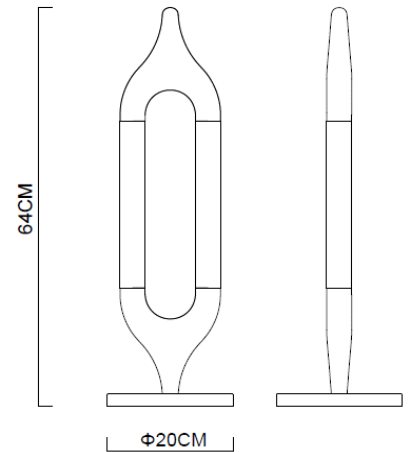

# Specification Sheet

Picture:

Product size:

Name: ----- Eye LED Table Lamp  
Code: ----- 4928  
Finish: ----- Polished  
Main Material: --- Stainless steel  
Shade Material: -- Acrylic

Lamp Source: LED

Wattage: 2x5W

Input Voltage: 220~240 V

Lumen: 2x350 lm

Switch: In-line Switch

CRI80 3000K

Plug: EU

Driver incl.

Energy Efficiency Class:

Specification:

IP20

Inner Box:

Gross Weight: KGS

265\*265\*\*690(mm) 1pc

Net Weight: KGS

Outer Carton:

550\*550\*720(mm) 4pcs

Installation Instruction: