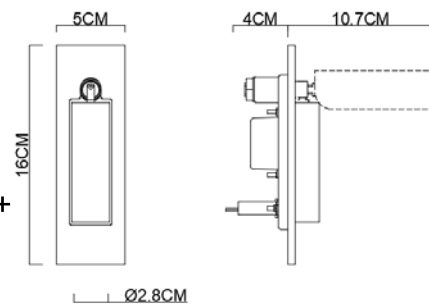

Specification Sheet

Picture:

Product size:

Name: ----- Dida 28 Mini Round Recessed Wall Lamp (MDC Switch)
Code: ----- 1836
Finish: ----- -Stainless Steel Polished+ Polished Chrome
-White
-Bronze+Antique Bas
Main Material: --- Stainless steel + Aluminium
Shade Material: -- Aluminium

Lamp Source: LED

Wattage:  1x2W

Input Voltage: 220~240 V

Lumen: 131 lm

Switch: MDC Switch

Energy Efficiency Class: A

Plug: Na

Specification:

IP20

Inner Box:

Gross Weight: KGS

100*75*210(mm) 1pc

Net Weight: KGS

Outer Carton:

325*220*240(mm) 8pcs

Cable Length / Terminal Block:

Installation Instruction:

3.8CMx11.4CM Hole On The Wall

size:50x160x6