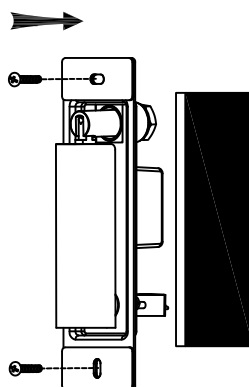

Specification Sheet

Picture:

Product size:

Name: ----- Dida 28 Mini Round Recessed Wall Lamp (MDC Switch)
Code: ----- 1836
Finish: ----- -Stainless Steel Polished+ Polished Chrome
-White
-Bronze+Antique Bas
Main Material: --- Stainless steel + Aluminium
Shade Material: -- Aluminium

IP20

Inner Box:

Gross Weight: KGS

100*75*210(mm) 1pc

Net Weight: KGS

Outer Carton:

325*220*240(mm) 8pcs

Cable Length / Terminal Block:

Installation Instruction:

3.8CMx11.4CM Hole On The Wall

size:50x160x6