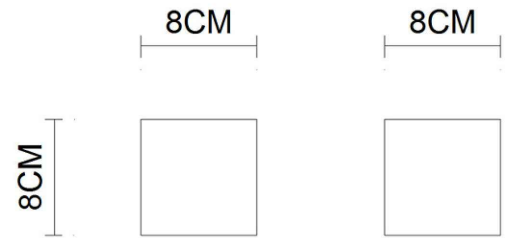

# Specification Sheet

Picture:

Product size:

Name: ----- Jazz 80 Plaster  
Wall Lamp  
Code: ----- 1410  
Finish: ----- White  
Main Material: --- Aluminium  
Shade Material: -- Plaster

Lamp Source: LED

Wattage:  1x3W

Input Voltage: 220~240 V

Lumen: 360 lm

Switch: Na

Energy Efficiency Class: A

Plug: Na

Specification:

Inner Box:

Gross Weight: KGS

130\*130\*130(mm) 1pc

Net Weight: KGS

Outer Carton:

280\*280\*290(mm) 8pcs

Cable Length / Terminal Block:

Installation Instruction: