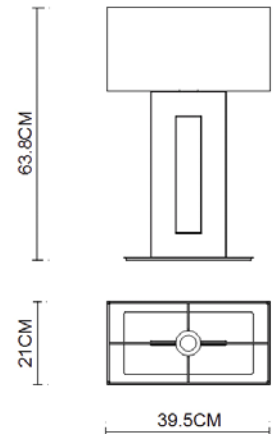

Specification Sheet

Picture:

Product size:

Name: ----- Windows Large Table Lamp
Code: ----- 4673
Finish: ----- Polished
Main Material: --- Stainless steel
Shade Material: -- Fabric+PVC

Lamp Source: E27

Wattage:  1x60W /  1x12W

Input Voltage: 220~240 V

Lumen: 540 lm

Switch: In-line Switch

Energy Efficiency Class:

Plug: EU

Specification:

Inner Box:

Gross Weight: KGS

445*255*545(mm) 1pc

Net Weight: KGS

Outer Carton:

530*460*570(mm) 2pcs

Installation Instruction: