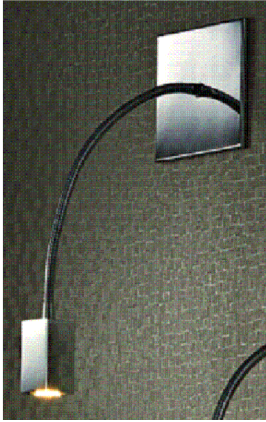

Specification Sheet

Picture:

Name: ----- Simple Square Recessed Wall Lamp
Code: ----- 1389
Finish: ----- Polished
Main Material: -- Stainless steel+Steel
Shade Material: -- Aluminium

Product size:

Lamp Source: LED

Wattage: $\frac{1}{2}$ 1x3W

Input Voltage: 220~240 V

Lumen: 160 lm

Switch: Na

Energy Efficiency Class: A

Plug: Na

Specification:

Inner Box: