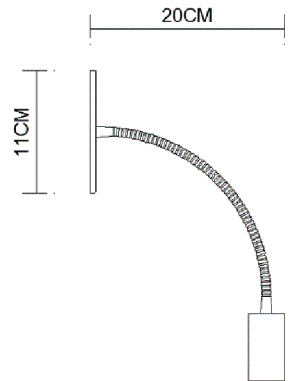

Specification Sheet

Picture:

Name: ----- Simple Square Recessed Wall Lamp
Code: ----- 1389
Finish: ----- Polished
Main Material: -- Stainless steel+Steel
Shade Material: -- Aluminium

Product size:

Lamp Source: LED

Wattage: $\frac{1}{2}$ 1x3W

Input Voltage: 220~240 V

Lumen: 160 lm

Switch: Na

Energy Efficiency Class: A

Plug: Na

Specification:

Inner Box:

210*140*145(mm) 1pc

Gross Weight: KGS

Net Weight: KGS

Outer Carton:

580*225*610(mm) 16pcs

Cable Length / Terminal Block:

Installation Instruction:

size:110x110x5