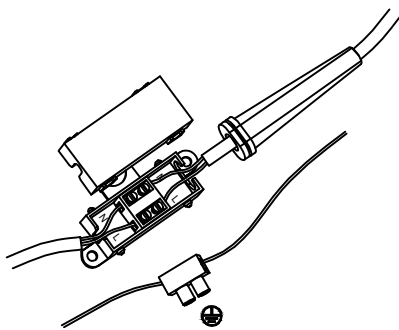

Specification Sheet

Picture:

Name: ----- Simple Square Recessed Wall Lamp
Code: ----- 1389
Finish: ----- Polished
Main Material: -- Stainless steel+Steel
Shade Material: -- Aluminium

Product size:

Lamp Source: LED

210*140*145(mm) 1pc

Gross Weight: KGS

Net Weight: KGS

Outer Carton:

580*225*610(mm) 16pcs

Cable Length / Terminal Block:

Installation Instruction:

size:110x110x5