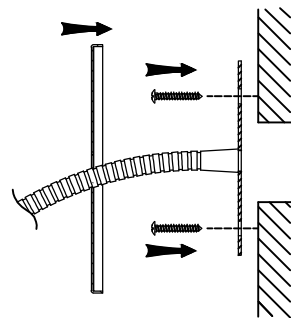

Specification Sheet

Picture:

Name: ----- Simple Square Recessed Wall Lamp
Code: ----- 1389
Finish: ----- Polished
Main Material: -- Stainless steel+Steel
Shade Material: -- Aluminium

Product size:

Lamp Source: LED

210*140*145(mm) 1pc

Gross Weight: KGS

Net Weight: KGS

Outer Carton:

580*225*610(mm) 16pcs

Cable Length / Terminal Block:

Installation Instruction:

size:110x110x5