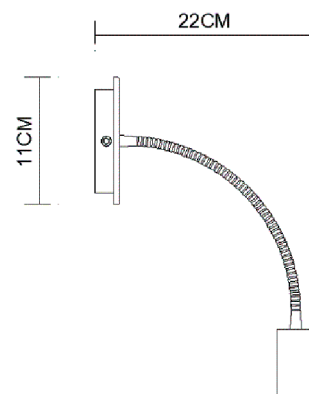

Specification Sheet

Picture:

Product size:

Name: ----- Simple Square Wall Lamp

Code: ----- 1388

Finish: ----- Polished

Main Material: -- Stainless steel+Steel

Shade Material: -- Aluminium

Lamp Source: LED

Wattage:  1x3W

Input Voltage: 220~240 V

Lumen: 160 lm

Switch: Micro Switch

Energy Efficiency Class: A

Plug: Na

Specification:

IP20

Inner Box:

210*140*145(mm) 1pc

Gross Weight: KGS

Net Weight: KGS

Outer Carton:

580*225*610(mm) 16pcs

Cable Length / Terminal Block: