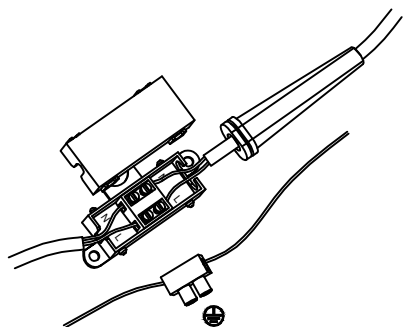

Specification Sheet

Picture:

Product size:

Name: ----- Simple Square Wall Lamp

Code: ----- 1388

Finish: ----- Polished

Main Material: -- Stainless steel+Steel

Shade Material: -- Aluminium

Lamp Source: LED

Wattage:  1x3W

Input Voltage: 220~240 V

Lumen: 160 lm

Switch: Micro Switch

Energy Efficiency Class: A

Plug: Na

Specification:

IP20

Inner Box:

210*140*145(mm) 1pc

Gross Weight: KGS

Net Weight: KGS

Outer Carton:

580*225*610(mm) 16pcs

Cable Length / Terminal Block: