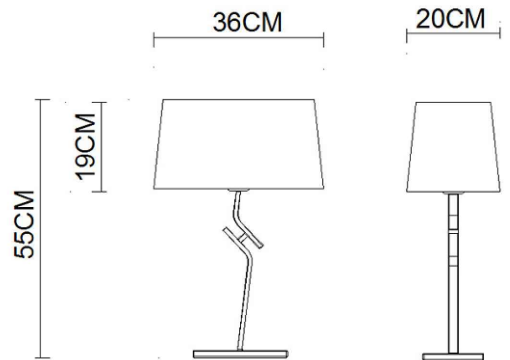

Specification Sheet

Picture:

Name: ----- Logic
Table Lamp
Code: ----- 4365
Finish: ----- Polished
Main Material: -- Stainless steel
Shade Material: -- Fabric+PVC

Product size:

Lamp Source: E27

Wattage: 1x60W / 1x12W

Input Voltage: 220~240 V

Lumen: 540lm

Switch: In-line Switch

Energy Efficiency Class:

Plug: Eu

Specification:

Inner Box:

Gross Weight: 14KGS

400*260*470mm) 1pc

Net Weight: 7.7KGS

Outer Carton:

830*550*500(mm) 4pcs

Installation Instruction: