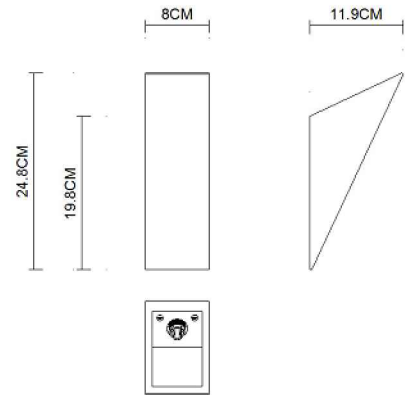

Specification Sheet

Picture:

Product size:

Name: ----- Jokul Small Plaster Wall Lamp
Code: ----- 1275
Finish: ----- White
Main Material: --- Plaster+Steel
Shade Material: -- Plaster

Lamp Source: G9

Wattage: 1x20W

Input Voltage: 220~240 V

Lumen: 250 lm

Switch: Na

Energy Efficiency Class: C

Plug: Na

Specification:

Inner Box:

Gross Weight: 14.4KGS

160*155*365(mm) 1pc

Net Weight: 10.8KGS

Outer Carton:

640*500*390(mm) 12pcs

Cable Length / Terminal Block:

Installation Instruction: