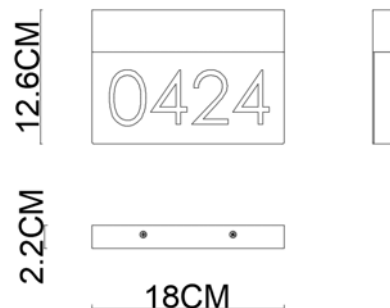

Specification Sheet

Picture:

Name: ----- Homing
Code: ----- 1853
Finish: ----- Polished
Main Material: --- Stainless steel
Shade Material: -- Acrylic

Product size:

Lamp Source: LED

Wattage: 1x3W

Input Voltage: 220~240 V 50Hz/60Hz

Lumen: 180lm

Switch: Na

CRI: 80

Plug: Na

Color Temperature: 3000K

Energy Efficiency Class: A⁺⁺ A⁺ A

Specification:

Inner Box:

145x40x200(mm) 1pc

Gross Weight: KGS

Net Weight: 0.7 KGS

Outer Carton:

420*310*275(mm) 24pcs

Cable Length / Terminal Block:

Installation Instruction: