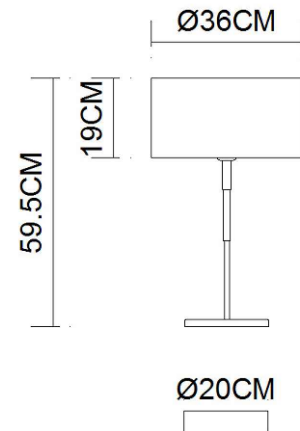

Specification Sheet

Picture:

Product size:

Name: ----- Tendency Table Lamp
Code: ----- 4497
Finish: ----- Polished
Main Material: ---- Stainless steel
Shade Material: -- Fabric+PVC

Lamp Source: E27

Wattage:  1x60W /  1x12W

Input Voltage: 220~240 V

Lumen: 540 lm

Switch: In-line Switch

Energy Efficiency Class:

Plug: EU

Specification:

Inner Box:

Gross Weight: 14KGS

415*415*500(mm) 1pc

Net Weight: 6KGS

Outer Carton:

850*850*520(mm) 4pcs

Installation Instruction: