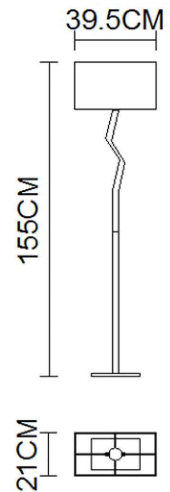

Specification Sheet

Picture:

Product size:

Name: ----- Origin Floor Lamp

Code: ----- 5468

Finish: ----- Polished

Main Material: --- Stainless steel

Shade Material: -- Fabric+PVC

Lamp Source: E27

Wattage: 1x60W / 1x12W

Input Voltage: 220~240 V

Lumen: 540 lm

Switch: Foot switch

Energy Efficiency Class:

Plug: EU

Specification:

Inner Box:

Gross Weight: 12.5KGS

755*360*280(mm) 1pc

Net Weight: 9 KGS

Outer Carton:

770*375*590(mm) 2pcs

Installation Instruction: