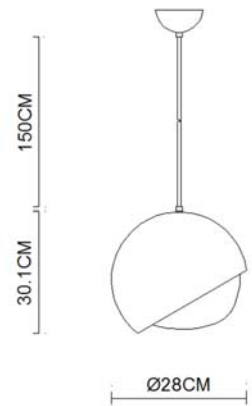

# Specification Sheet

Picture:

Product size:

Name: ----- Armet 1Pendant  
Code: ----- 3029  
Finish: ----- Polished Chrome+White  
Black+White  
White  
Main Material: --- Steel  
Shade Material: -- Steel

IP20

Inner Box:

Gross Weight: 22.6KGS

345\*345\*250(mm) 1pc

Net Weight: 15KGS

Outer Carton:

705\*705\*530(mm) 8pcs

Cable Length / Terminal Block:

Installation Instruction:

size:Φ99\*47