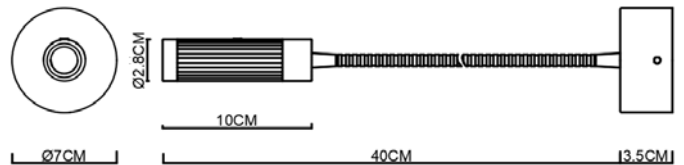

Specification Sheet

Picture:

Name: ----- Lafite Bulge+Hose Wall Lamp

Code: ----- 1843

Finish: ----- Polished+Chrom

Main Material: --- Stainless steel

Shade Material: -- Aluminium

Product size:

Lamp Source: LED

Wattage: 1xMax3W

Input Voltage: 220~240 V

Lumen: 150 lm

Switch: Micro Switch

Energy Efficiency Class: A

Plug: Na

Specification:

IP20

Inner Box:

100*100*485(mm) 1pc

Gross Weight: KGS

Net Weight: KGS

Outer Carton:

420*220*510(mm) 8pcs

Cable Length / Terminal Block:

This product must be earthed

Installation Instruction:

size:Ø70xH:35