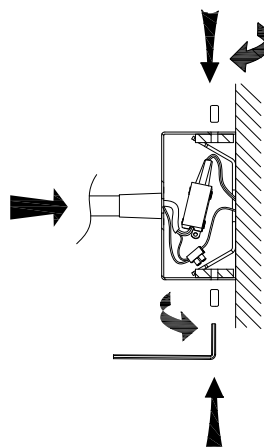

Specification Sheet

Picture:

Name: ----- Lafite Bulge+Hose Wall Lamp

Code: ----- 1843

Finish: ----- Polished+Chrom

Main Material: --- Stainless steel

Shade Material: -- Aluminium

Product size:

IP20

Inner Box:

100*100*485(mm) 1pc

Gross Weight: KGS

Net Weight: KGS

Outer Carton:

420*220*510(mm) 8pcs

Cable Length / Terminal Block:

This product must be earthed

Installation Instruction:

size:Ø70xH:35