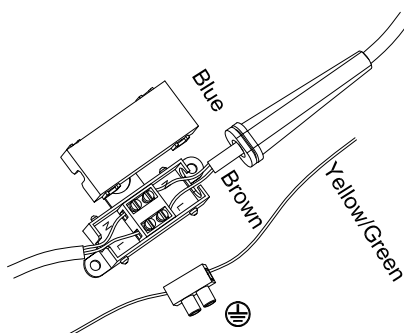

Specification Sheet

Picture:

Name: ----- Lafite Bulge+Hose Wall Lamp

Code: ----- 1843

Finish: ----- Polished+Chrom

Main Material: --- Stainless steel

Shade Material: -- Aluminium

Product size:

IP20

Inner Box:

100*100*485(mm) 1pc

Gross Weight: KGS

Net Weight: KGS

Outer Carton:

420*220*510(mm) 8pcs

Cable Length / Terminal Block:

This product must be earthed

Installation Instruction:

size:Ø70xH:35