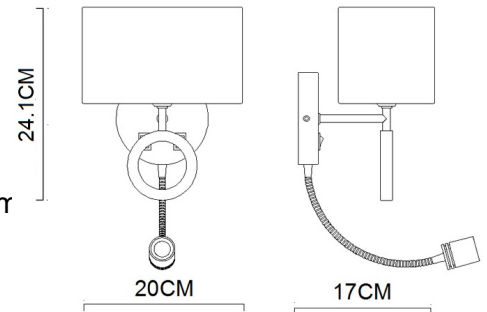

Specification Sheet

Picture:

Product size:

Name: ----- Delta-LED
Wall Lamp
Code: ----- 1192
Finish: ----- Polished
Main Material: --- Stainless steel +
Steel + Aluminium
Shade Material: -- Fabric+PVC

Lamp Source: E14+LED

Wattage: 1x40W / 1x9W + 1x1W

Input Voltage: 220~240 V

Lumen: 440 lm

Switch: Rocker Switch

Energy Efficiency Class: A

Plug: Na

Specification:

IP20

Inner Box:

Gross Weight: 11.9KGS

230*145*310(mm) 1pc

Net Weight: 6KGS

Outer Carton:

480*300*650(mm) 8pcs

Cable Length / Terminal Block:

Installation Instruction: