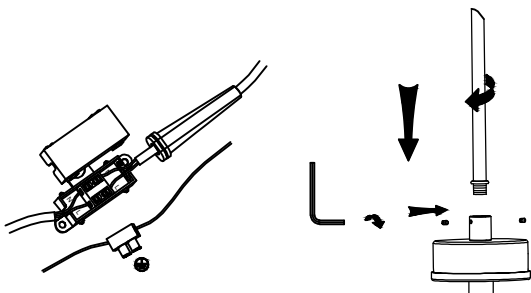

# Specification Sheet

Picture:

Product size:

Name: ----- Corolla 5 Pendant  
Code: ----- 3082  
Finish: ----- Polished+Opal  
Main Material: -- Stainless steel  
Shade Material: -- Opal Glass

Lamp Source: E14

Gross Weight: 23.8KGS

650\*625\*205(mm) 1pc

Net Weight: 13.6KGS

Outer Carton:

670\*645\*840(mm) 4pcs

Cable Length / Terminal Block:

Installation Instruction:

size:Φ90\*20