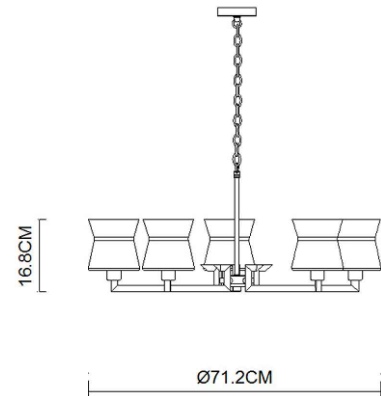

# Specification Sheet

Picture:

Product size:

Name: ----- Corolla 5 Pendant  
Code: ----- 3082  
Finish: ----- Polished+Opal  
Main Material: -- Stainless steel  
Shade Material: -- Opal Glass

Lamp Source: E14

Wattage: 5x40W / 5x9W

Input Voltage: 220~240 V

Lumen: 1700 lm

Switch: Na

Energy Efficiency Class:

Plug: Na

Specification:

Inner Box:

Gross Weight: 23.8KGS

650\*625\*205(mm) 1pc

Net Weight: 13.6KGS

Outer Carton:

670\*645\*840(mm) 4pcs

Cable Length / Terminal Block:

Installation Instruction:

size:Φ90\*20