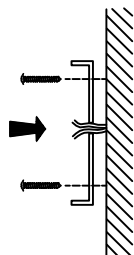

Specification Sheet

Picture:

Product size:

Name: ----- Corolla Wall Lamp

Code: ----- 1065

Finish: ----- Polished+Opal

Main Material: -- Stainless steel

Shade Material: -- Opal Glass

Inner Box:

Gross Weight: 21.5KGS

190*170*230(mm) 1pc

Net Weight: 14.4 KGS

Outer Carton:

700*400*720(mm) 24pcs

Cable Length / Terminal Block:

Installation Instruction:

size:80*20*18