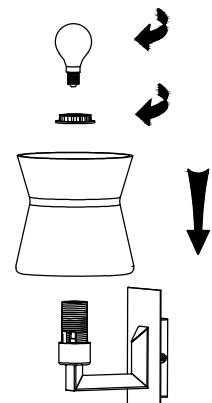

Specification Sheet

Picture:

Product size:

Name: ----- Corolla Wall Lamp

Code: ----- 1065

Finish: ----- Polished+Opal

Main Material: -- Stainless steel

Shade Material: -- Opal Glass

Inner Box:

Gross Weight: 21.5KGS

190*170*230(mm) 1pc

Net Weight: 14.4 KGS

Outer Carton:

700*400*720(mm) 24pcs

Cable Length / Terminal Block:

Installation Instruction:

size:80*20*18