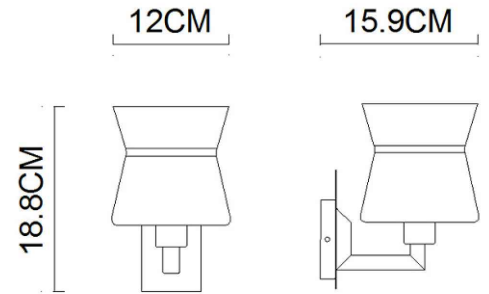

Specification Sheet

Picture:

Product size:

Name: ----- Corolla Wall Lamp

Code: ----- 1065

Finish: ----- Polished+Opal

Main Material: -- Stainless steel

Shade Material: -- Opal Glass

Inner Box:

Gross Weight: 21.5KGS

190*170*230(mm) 1pc

Net Weight: 14.4 KGS

Outer Carton:

700*400*720(mm) 24pcs

Cable Length / Terminal Block:

Installation Instruction:

size:80*20*18