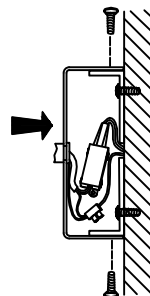

Specification Sheet

Picture:

Product size:

Name: ----- Corolla Wall Lamp

Code: ----- 1065

Finish: ----- Polished+Opal

Main Material: -- Stainless steel

Shade Material: -- Opal Glass

Inner Box:

Gross Weight: 21.5KGS

190*170*230(mm) 1pc

Net Weight: 14.4 KGS

Outer Carton:

700*400*720(mm) 24pcs

Cable Length / Terminal Block:

Installation Instruction:

size:80*20*18