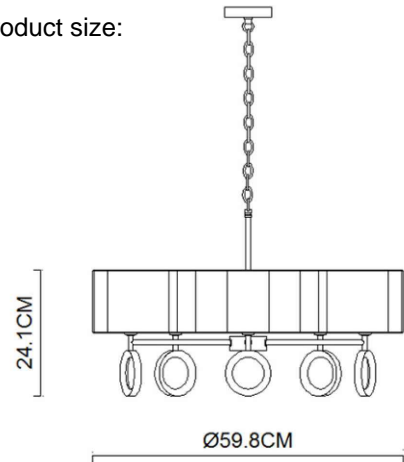

Specification Sheet

Picture:

Name: ----- Delta 5 Pendant

Code: ----- 3080

Finish: ----- Polished

Main Material: --- Stainless steel
+ Steel

Shade Material: -- Fabric+PVC

Product size:

Lamp Source: E14

Wattage: 5x40W / 5x9W

Input Voltage: 220~240 V

Lumen: 1700 lm

Switch: Na

Energy Efficiency Class:

Plug: Na

Specification:

IP20

Inner Box:

Gross Weight: 11KGS

535*280*575(mm) 1pc

Net Weight: 5.2KGS

Outer Carton:

590*550*590(mm) 2pcs

Cable Length / Terminal Block:

Installation Instruction:

size:Ø90xH:20