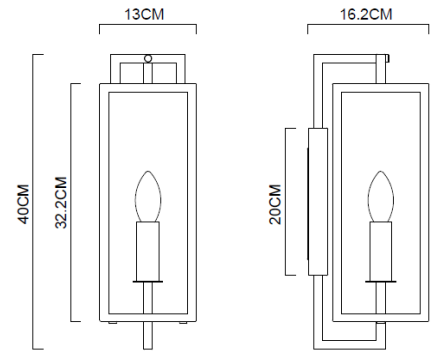

# Specification Sheet

Picture:

Product size:

Name: ----- Cologne Wall Lamp  
Code: ----- 1904  
Finish: ----- Textured Black  
Main Material: --- Stainless steel  
Shade Material: -- Stainless steel  
+Clear Glass

Lamp Source: E14

Wattage: Max 40 W

Input Voltage: 220~240 V 50Hz/60Hz

Lumen: lm

Switch: Na

Energy Efficiency Class:

Plug: Na

Specification:

Inner Box:

225\*200\*500(mm) 1pc

Gross Weight: KGS

Net Weight: KGS

Outer Carton:

470\*420\*530(mm) 4pcs

Cable Length / Terminal Block:

Installation Instruction: