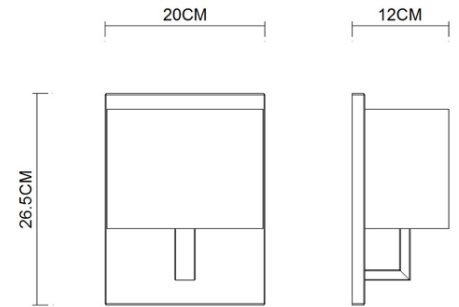

# Specification Sheet

Picture:

Product size:

Name: ----- Welcome Wide Wall Lamp

Code: ----- 1713

Finish: ----- Polished

Main Material: --- Stainless steel

Shade Material: -- Cloth+PVC

IP20

Inner Box:

295x240x170(mm) 1pc

Gross Weight: KGS

Net Weight: KGS

Outer Carton:

610x500x360(mm) 8pcs

Cable Length / Terminal Block: