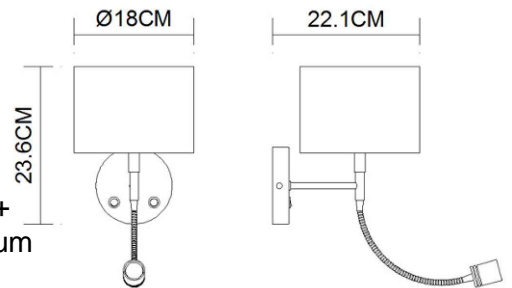

# Specification Sheet

Picture:

Product size:

Name: ----- Tendency-LED  
Wall Lamp  
Code: ----- 1502  
Finish: ----- Polished  
Main Material: --- Stainless steel +  
Steel + Aluminium  
Shade Material: -- Fabric+PVC

Lamp Source: E14+LED

Wattage: 1x40W / 1x9W + 1x1W

Input Voltage: 220~240 V

Lumen: 440 lm

Switch: Rocker Switch

Energy Efficiency Class: A

Plug: Na

Specification:

Inner Box:

Gross Weight: 11.9KGS

385\*285\*165(mm) 1pc

Net Weight: 6KGS

Outer Carton:

680\*590\*400(mm) 8pcs

Cable Length / Terminal Block:

Installation Instruction: