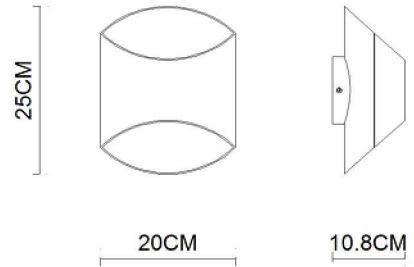

Specification Sheet

Picture:

Product size:

Name: ----- Section Wall Lamp

Code: ----- 1005

Finish: ----- Black+Silver/
White+Gold

Main Material: --- Aluminium+Steel

Shade Material: -- Aluminium

Inner Box:

230*150*295(mm) 1pc

Gross Weight: 14KGS

Net Weight: 8.4KGS

Outer Carton:

480*470*620(mm) 12pcs

Cable Length / Terminal Block:

Installation Instruction: