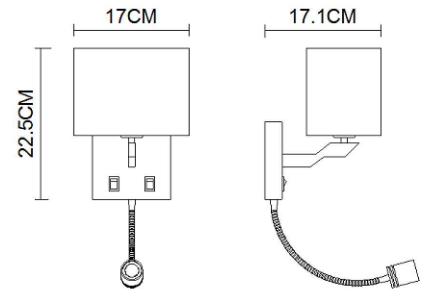

# Specification Sheet

Picture:

Product size:

Name: ----- Origin LED Wall Lamp  
Code: ----- 1472  
Finish: ----- Polished  
Main Material: --- Stainless steel + Steel + Aluminium  
Shade Material: -- Fabric+PVC

Lamp Source: E14+LED

Wattage: 1x40W / 1x9W + 1x1W

Input Voltage: 220~240 V

Lumen: 340 lm

Switch: Rocker Switch

Energy Efficiency Class:

Plug: Na

Specification:

Inner Box:

Gross Weight: 8.6KGS

220\*135\*315(mm) 1pc

Net Weight: 5KGS

Outer Carton:

460\*290\*660(mm) 8pcs

Cable Length / Terminal Block:

Installation Instruction:

size:115x115xH:25